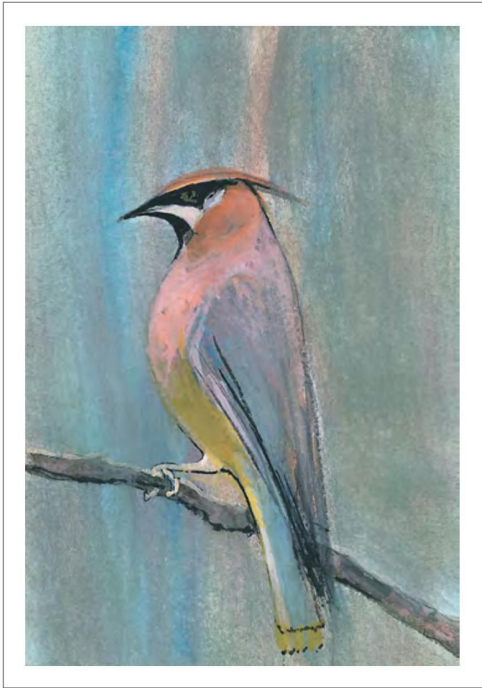

## New Releases

PAINTED SPIRIT  
Giclée on Paper  
IS: 13-1/8 x 9 ins.  
IS: 22-1/8 X 15-1/8 ins.

\$100  
\$280

*“Live in the sunshine. Swim in the sea.  
Drink in the wild air.” Ralph Waldo Emerson*

WISE GUYS  
Giclée on Paper  
IS: 7-3/8 x 8-3/8 ins.

\$65

SOLE SEARCHING  
Giclée on Paper  
IS: 6-3/16 x 6-7/16 ins.

\$55

THE BARN ON THE 8TH HOLE  
Giclée on Paper  
IS: 9-3/4 x 15 ins.

\$125

FRESH FLOWERS  
Giclée on Paper  
IS: 8-7/8 x 8 ins.

\$70

COURTLY COUNTENANCE  
Giclée on Paper  
IS: 7-1/4 x 4-7/8 ins.

\$55

THE SHRIMP BOAT  
Giclée on Paper  
IS: 9-1/8 x 11-1/2 ins

\$85

IN THE MARSH  
Giclée on Paper  
IS: 7-7/8 x 5-5/8 ins

\$55

CAMDEN PARK  
Giclée on Paper  
IS: 7-1/4 x 11-1/4 ins.  
IS: 11 x 17 ins.

\$75  
\$160