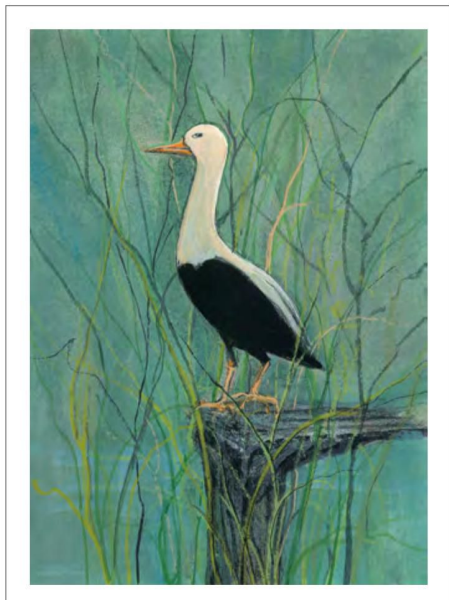

## New Releases

PAINTED SPIRIT  
Giclée on Paper  
IS: 13-1/8 x 9 ins.  
IS: 22-1/8 X 15-1/8 ins.

\$100  
\$280

*“Live in the sunshine. Swim in the sea.  
Drink in the wild air.” Ralph Waldo Emerson*

WISE GUYS  
Giclée on Paper  
IS: 7-3/8 x 8-3/8 ins.

\$65

SOLE SEARCHING  
Giclée on Paper  
IS: 6-3/16 x 6-7/16 ins.

\$55

THE BARN ON THE 8TH HOLE  
Giclée on Paper  
IS: 9-3/4 x 15 ins.

\$125

FRESH FLOWERS  
Giclée on Paper  
IS: 8-7/8 x 8 ins.

\$70

COURTLY COUNTENANCE  
Giclée on Paper  
IS: 7-1/4 x 4-7/8 ins.

\$55

THE SHRIMP BOAT  
Giclée on Paper  
IS: 9-1/8 x 11-1/2 ins

\$85

IN THE MARSH  
Giclée on Paper  
IS: 7-7/8 x 5-5/8 ins

\$55

CAMDEN PARK  
Giclée on Paper  
IS: 7-1/4 x 11-1/4 ins.  
IS: 11 x 17 ins.

\$75  
\$160