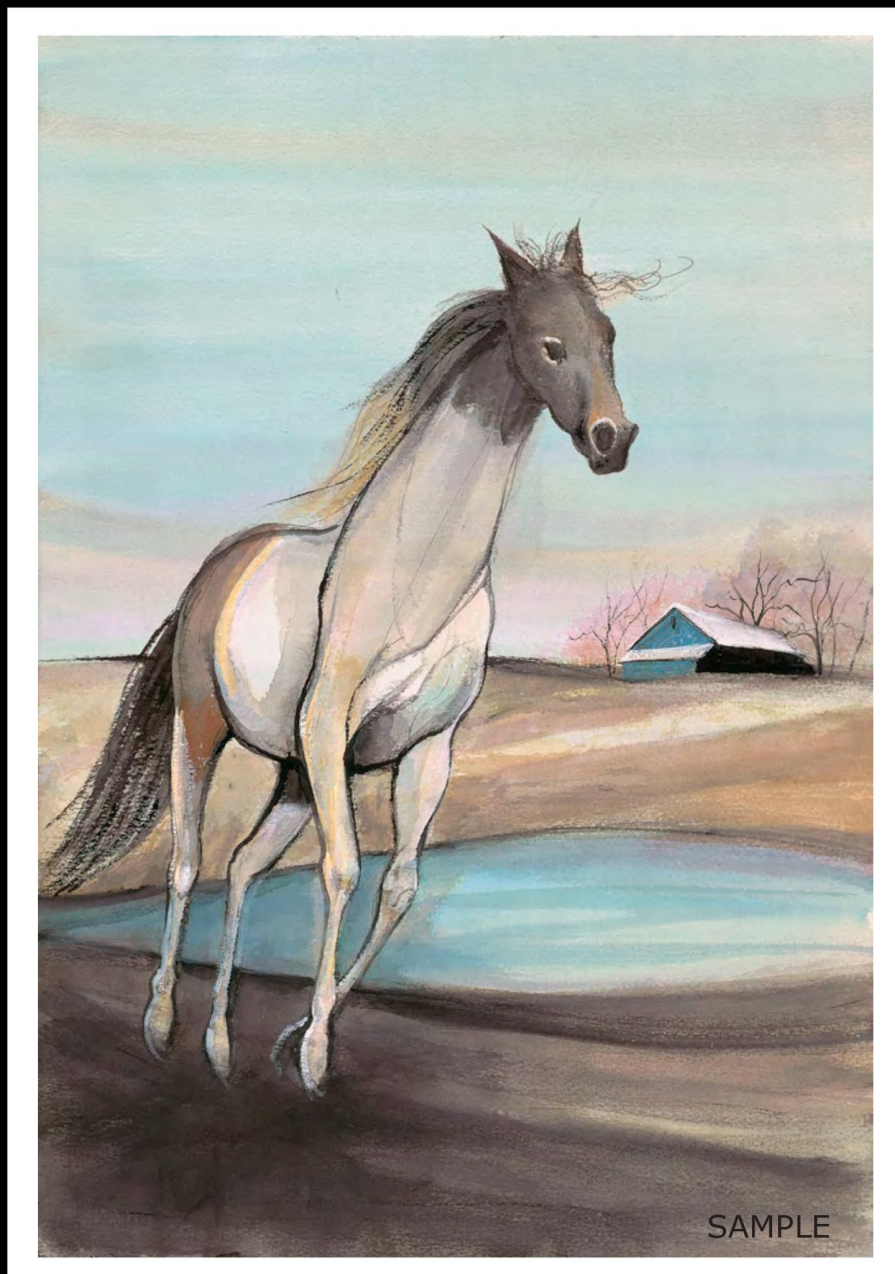

## New Releases

PAINTED SPIRIT  
Giclée on Paper  
IS: 13-1/8 x 9 ins.  
IS: 22-1/8 X 15-1/8 ins.

\$100  
\$280

*“Live in the sunshine. Swim in the sea.  
Drink in the wild air.” Ralph Waldo Emerson*

WISE GUYS  
Giclée on Paper  
IS: 7-3/8 x 8-3/8 ins.

\$65

SOLE SEARCHING  
Giclée on Paper  
IS: 6-3/16 x 6-7/16 ins.

\$55

THE BARN ON THE 8TH HOLE  
Giclée on Paper  
IS: 9-3/4 x 15 ins.

\$125

FRESH FLOWERS  
Giclée on Paper  
IS: 8-7/8 x 8 ins.

\$70

COURTLY COUNTENANCE  
Giclée on Paper  
IS: 7-1/4 x 4-7/8 ins.