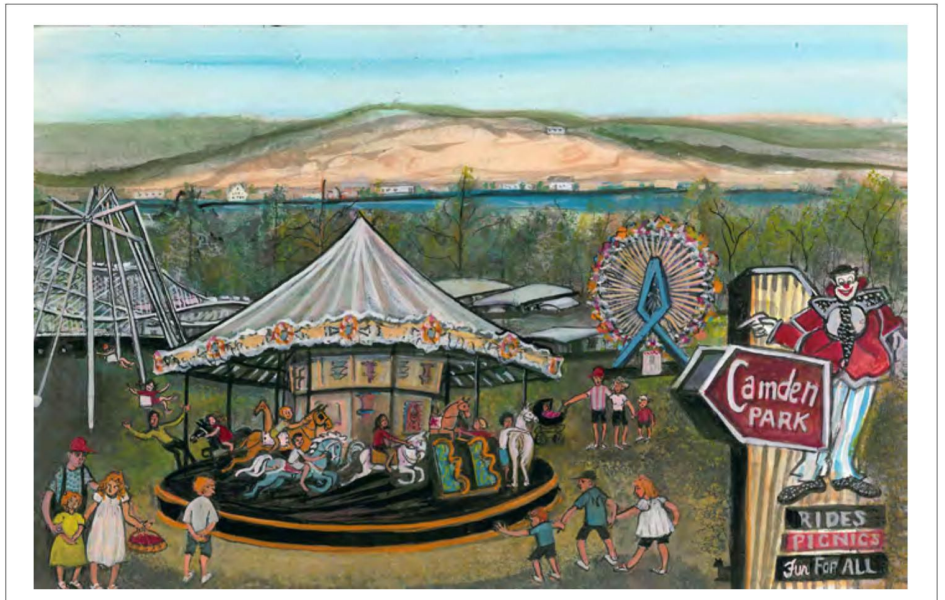

## New Releases

PAINTED SPIRIT  
Giclée on Paper  
IS: 13-1/8 x 9 ins.  
IS: 22-1/8 X 15-1/8 ins.

\$100  
\$280

*“Live in the sunshine. Swim in the sea.  
Drink in the wild air.” Ralph Waldo Emerson*

WISE GUYS  
Giclée on Paper  
IS: 7-3/8 x 8-3/8 ins.

\$65

SOLE SEARCHING  
Giclée on Paper  
IS: 6-3/16 x 6-7/16 ins.

\$55

THE BARN ON THE 8TH HOLE  
Giclée on Paper  
IS: 9-3/4 x 15 ins.

\$125

FRESH FLOWERS  
Giclée on Paper  
IS: 8-7/8 x 8 ins.

\$70

COURTLY COUNTENANCE  
Giclée on Paper  
IS: 7-1/4 x 4-7/8 ins.

\$55

THE SHRIMP BOAT  
Giclée on Paper  
IS: 9-1/8 x 11-1/2 ins

\$85

IN THE MARSH  
Giclée on Paper  
IS: 7-7/8 x 5-5/8 ins

\$55

CAMDEN PARK  
Giclée on Paper  
IS: 7-1/4 x 11-1/4 ins.  
IS: 11 x 17 ins.

\$75  
\$160