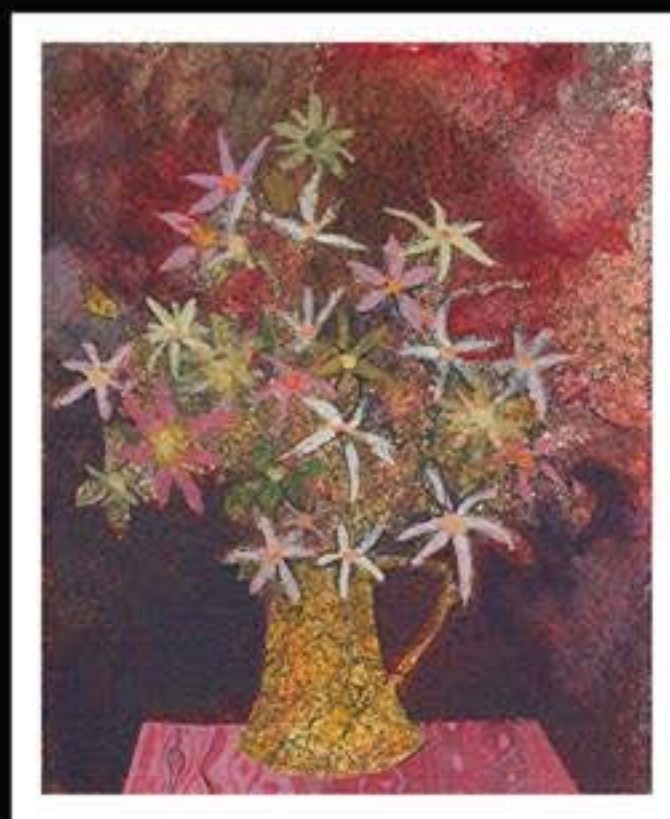

FOWLER'S TREASURE \$85
Giclée on Paper-New
IS: 9-13/16 x 9-3/4 ins

SNOW PAL \$60
Giclée on Paper-New
IS: 7 x 7 ins

WINTER PERSPECTIVES \$55
Giclée on Paper-New
IS: 4-3/8 x 8-1/2 ins

LOVE'S CONTEMPLATION \$60
Giclée on Paper-New
IS: 6-3/8 x 6-1/2 ins

MOSS CAT WINE GLASS
Single Glass \$15
Set of two glasses \$28

FLOURISH OF FELINES \$60
Giclée on Paper-New
IS: 8-3/4 x 5-7/8 ins

AGLOW IN MAROON \$45
Giclée on Paper-New
IS: 4-15/16 x 4 ins

NUMBER 1, 2019