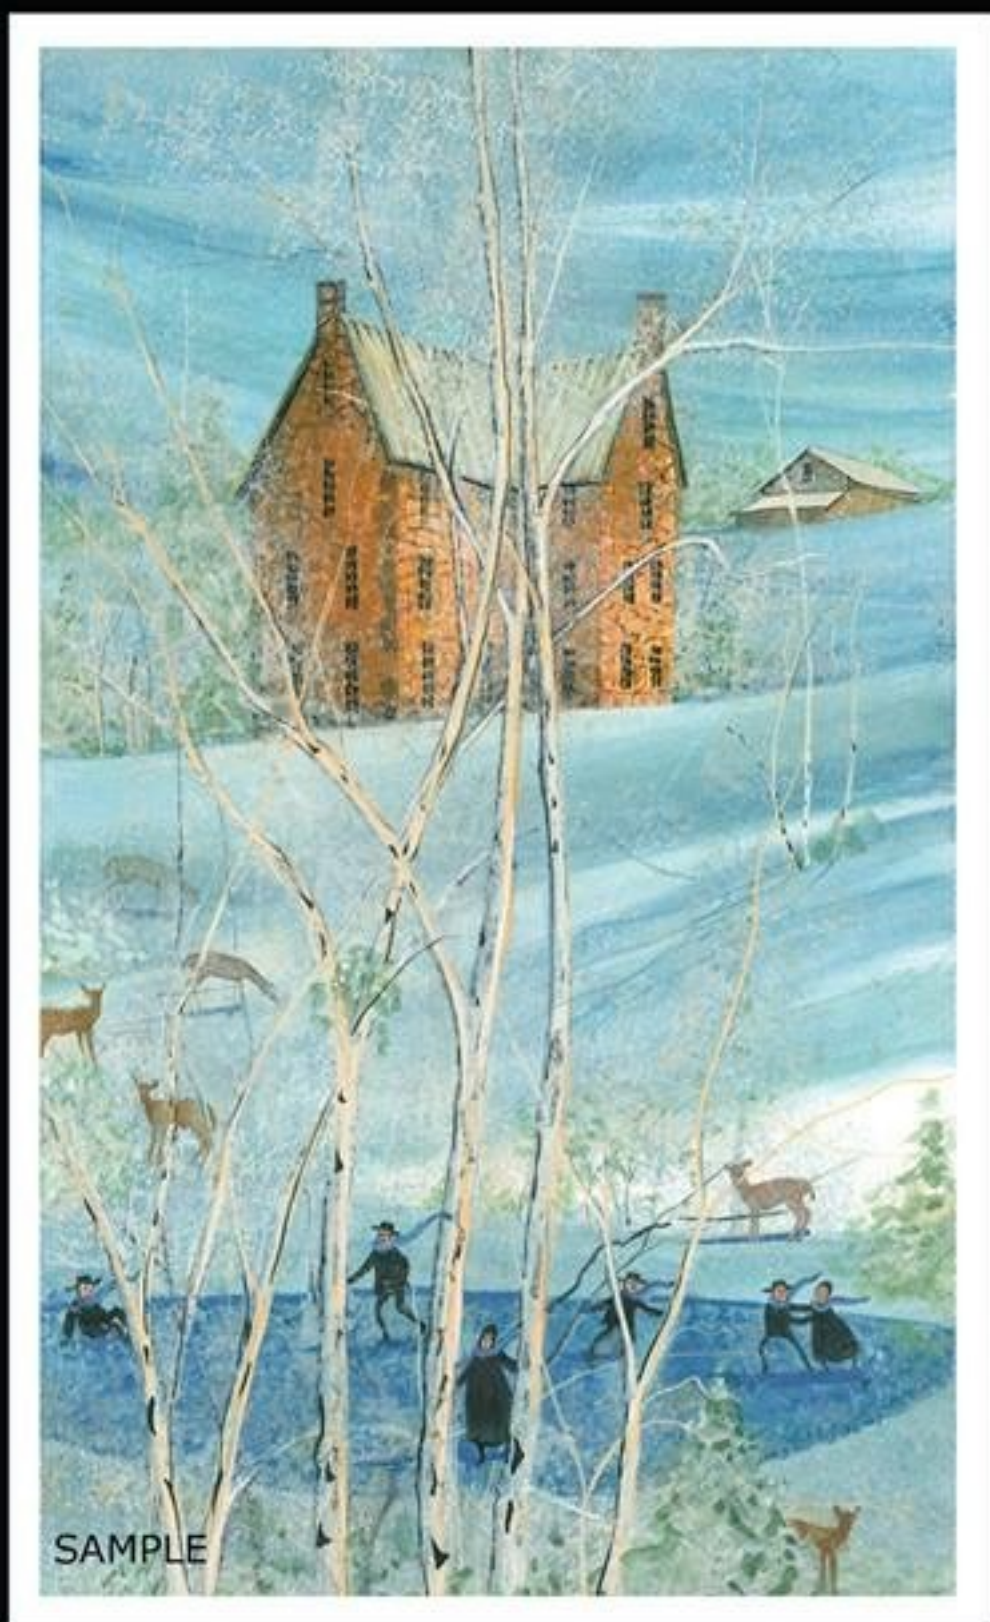

Buckley Moss®

Winter's Golden Moments

WINTER DAY AT THE POND
Giclée on Paper-New
IS: 17 x 10 ins.

\$145

Winter, a lingering season, is a time to gather golden moments, embark upon a sentimental journey, and enjoy every idle hour. ~John Boswell

THE PEAKS VISITORS
Giclée on Paper
IS: 9-1/4 x 12-3/8 ins.
IS: 18 x 24-1/4 ins.

\$95
\$385

SNOWY DASH
Giclée on Paper-New
IS: 7-15/16 x 10-15/16 ins

\$80

WINTER AT SACHS BRIDGE
Giclée on Paper-New
IS: 8 x 10-5/16 ins

\$75

WINTER AT GLEN BURNIE
Giclée on Paper-New
IS: 8-5/16 x 14-1/4 ins

\$100

EARLY WINTER'S MORN
Giclée on Paper-New
IS: 8 x 10-15/16 ins
IS: 16-3/8 x 22 ins.

\$80
\$300

PEACEFUL JOURNEY
Giclée on Paper-New
IS: 13-1/2 x 10-15/16 ins.