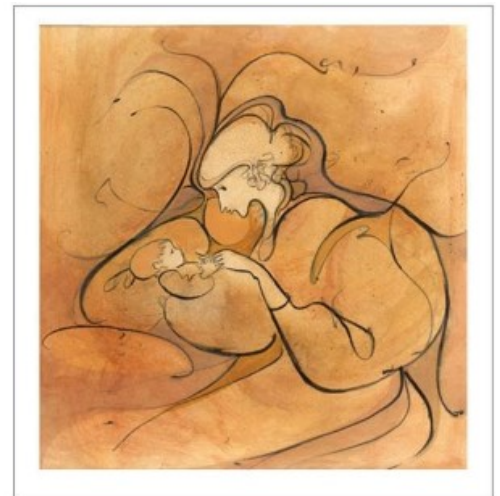

THE PEAKS VISITORS
Giclée on Paper
IS: 9-1/4 x 12-3/8 ins.
IS: 18 x 24-1/4 ins.

\$95
\$385

SNOWY DASH
Giclée on Paper-New
IS: 7-15/16 x 10-15/16 ins

\$80

WINTER AT SACHS BRIDGE
Giclée on Paper-New
IS: 8 x 10-5/16 ins

\$75

WINTER AT GLEN BURNIE
Giclée on Paper-New
IS: 8-5/16 x 14-1/4 ins

\$100

EARLY WINTER'S MORN
Giclée on Paper-New
IS: 8 x 10-15/16 ins
IS: 16-3/8 x 22 ins.

\$80
\$300

PEACEFUL JOURNEY
Giclée on Paper-New
IS: 13-1/2 x 10-15/16 ins.

\$125

THE FIRST GOOD FREEZE \$75
Giclée on Paper
IS: 6-3/16 x 6-3/4 ins

SNOW DAY \$110
Offset Lithograph
IS: 12-1/2 x 12-9/16 ins

CHERISHED BABE \$85
Giclée on Paper
IS: 8-3/4 x 8-1/2 ins

MY FRIEND MIDNIGHT \$55
Giclée on Paper-New
IS: 6-3/4 x 6-1/8 ins