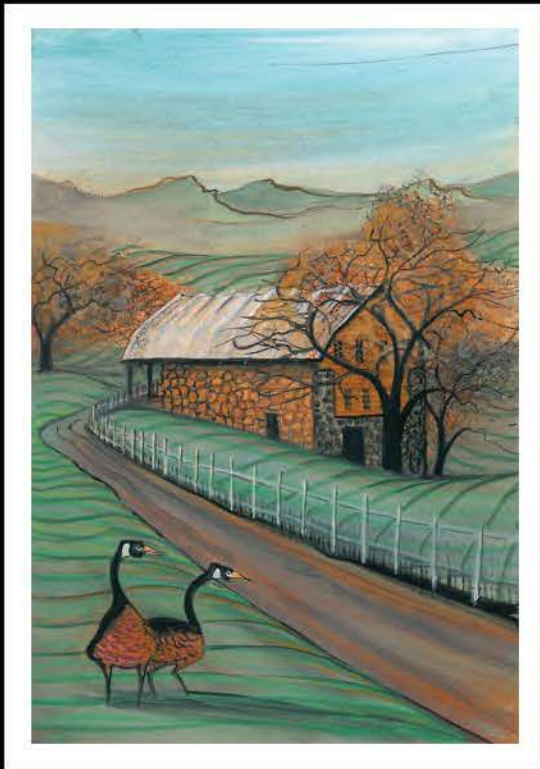

P Buckley Moss®

Make Way for the New

AUTUMN ON THE FARM
Giclée on Paper-New
IS: 13-3/4 x 11-3/16 ins.

\$130

Notice how the trees do not cling to their leaves. Fall is about releasing the old to make way for the new.

\$65

AUTUMN RADIANCE
Giclée on Paper-New
IS: 7-3/4 x 5-1/2 ins

\$60

FRUIT OF THE HARVEST
Giclée on Paper-New
IS: 5-7/8 x 3-3/4 ins.

\$45

PUMPKIN PICKIN' FUN
Giclée on Paper-New
IS: 6-3/8 x 7-7/8 ins

\$60

OUR FAMILY
Giclée on Paper-New
IS: 12-1/16 x 8-13/16 ins

\$90

AUTUMN IN THE FOOTHILLS
Giclée on Paper-New
IS: 11-1/4 x 7-3/4 ins

\$80

HARVEST OF LOVE
Giclée on Paper-New
IS: 9 x 6-1/4 ins

\$65

DAWN AT THE CAPE
Giclée on Paper-New
IS: 8-1/2 x 13-1/4 ins
IS: 12-3/16 x 19 ins.