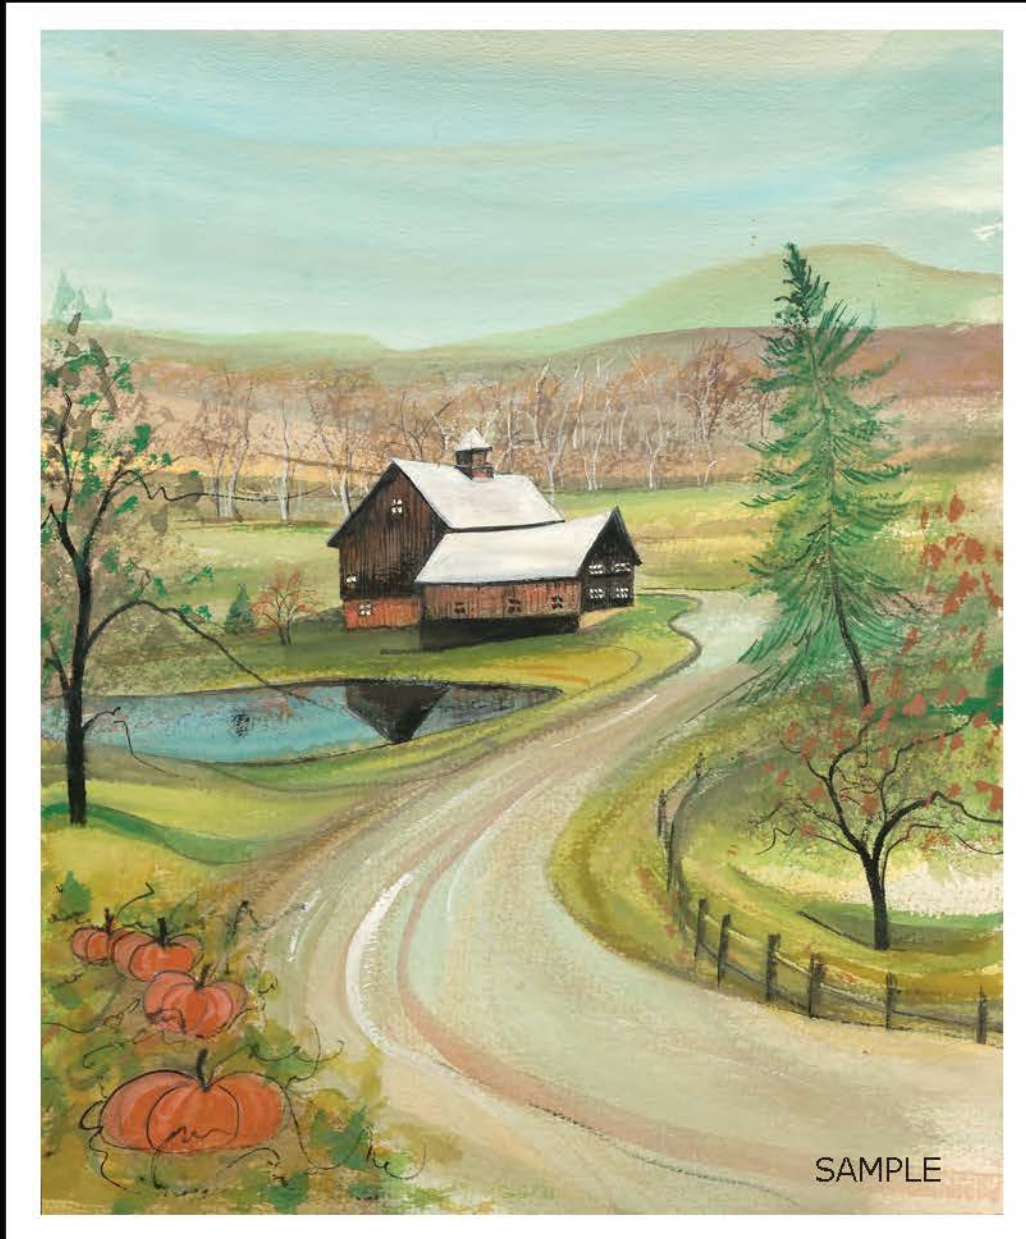

P Buckley Moss®

Make Way for the New

AUTUMN ON THE FARM
Giclée on Paper-New
IS: 13-3/4 x 11-3/16 ins.

\$130

Notice how the trees do not cling to their leaves. Fall is about releasing the old to make way for the new.