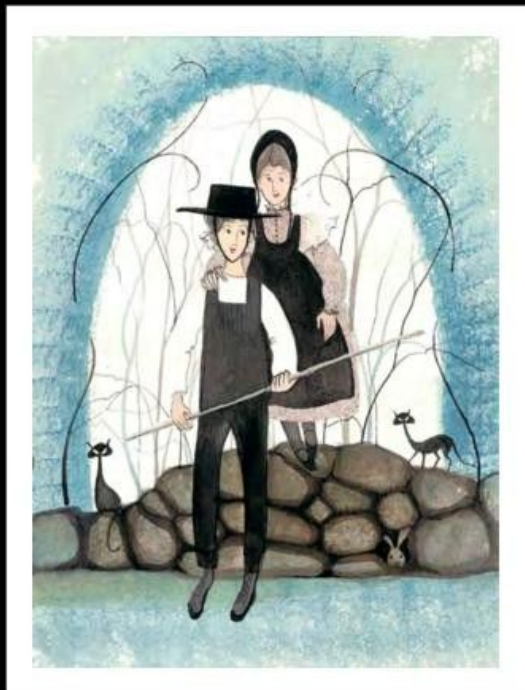

WINTER IN THE VALLEY \$120
Offset Lithograph
IS: 13 x 14 ins.

WHITE MAJESTY \$130
Giclée on Paper
IS: 20 x 7-7/8 ins.

WINTER ON CROOKED RIVER \$75
Giclée on Paper-New
IS: 6-1/4 x 12-3/4 ins.
IS: 11-1/2 x 23-3/8 ins. \$225

Always and Forever - Be My Valentine.

LOVE BLOOMS
Giclée on Paper
IS: 8-5/8 x 8-7/8 ins.

\$65

ROMANCE AT THE VINEYARD
Giclée on Paper-New
IS: 10-1/2 x 7-13/16 ins.

\$75

OUR DAY TOGETHER
Giclée on Paper-New
IS: 10-1/2 x 7-13/16 ins.