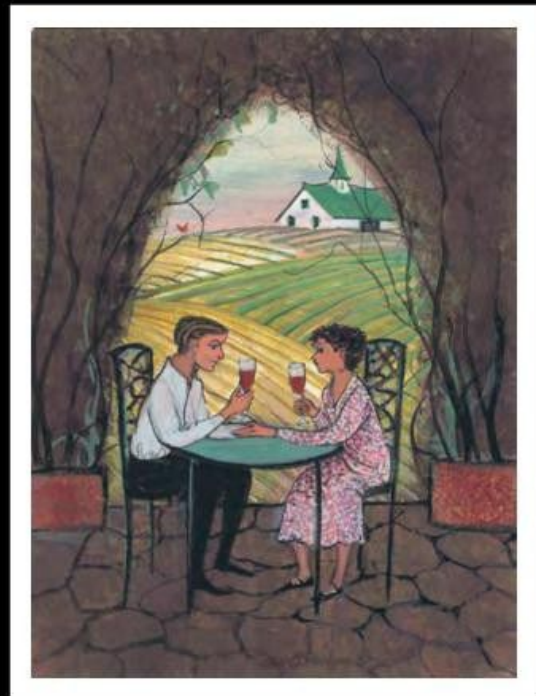

WINTER IN THE VALLEY \$120
Offset Lithograph
IS: 13 x 14 ins.

WHITE MAJESTY \$130
Giclée on Paper
IS: 20 x 7-7/8 ins.

WINTER ON CROOKED RIVER \$75
Giclée on Paper-New
IS: 6-1/4 x 12-3/4 ins.
IS: 11-1/2 x 23-3/8 ins. \$225

Always and Forever - Be My Valentine.

LOVE BLOOMS
Giclée on Paper
IS: 8-5/8 x 8-7/8 ins.

\$65

ROMANCE AT THE VINEYARD
Giclée on Paper-New
IS: 10-1/2 x 7-13/16 ins.

\$75

OUR DAY TOGETHER
Giclée on Paper-New
IS: 10-1/2 x 7-13/16 ins.