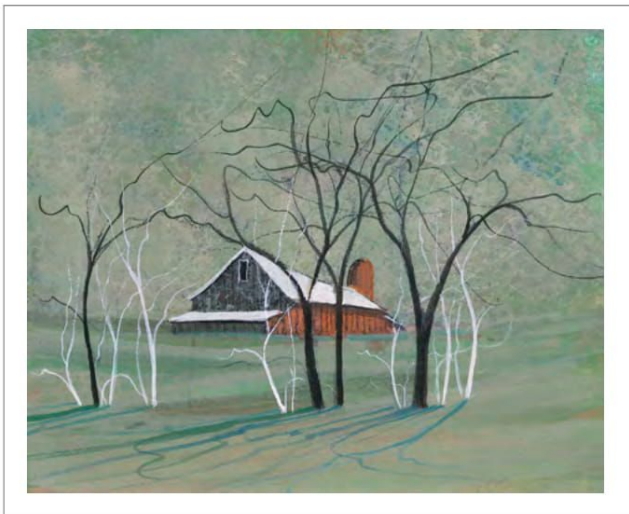

P Buckley Moss[®]

New Releases

BLUE RIDGE SPRING

Giclée on Paper

IS: 15-1/2 x 10 ins.

P. Buckley Moss Gallery of Waynesboro Show Print, April 16-18.

Available everywhere April 19th.

\$130

“Nature gives to every time and season some beauties of its own.” Charles Dickens

COASTAL BEAUTY
Giclée on Paper
IS: 6-1/4 x 6-1/4 ins.

\$55

BLOSSOMS ON THE ROW
Giclée on Paper
IS: 8-1/2 x 9-1/8 ins

\$75

MAJESTIC DANCER
Giclée on Paper
IS: 9-3/4 x 4 ins.

\$55

SIMPLE BEAUTY \$50
Giclée on Paper
IS: 11 x 2-15/16 ins.

SPRING COURTING
Giclée on Paper
IS: 8-3/4 x 6-15/16 ins.

\$65

BASKET OF LOVE
Giclée on Paper
IS: 3-1/2 x 5-1/8 ins.

\$40

RED GALOSHES
Giclée on Paper
IS: 4-1/8 x 3-3/8 ins.

\$40

PAINT THE WIND
Giclée on Paper
IS: 7-5/16 x 12-15/16 ins.

\$80

SHADOWS OF SPRING
Giclée on Paper
IS: 6-1/8 x 7-1/2 ins

\$60

SPRING EAGLETS
Giclée on Paper
IS: 9-7/16 x 10-13/16 ins.

\$85

The Art Loft Gallery, LTD.