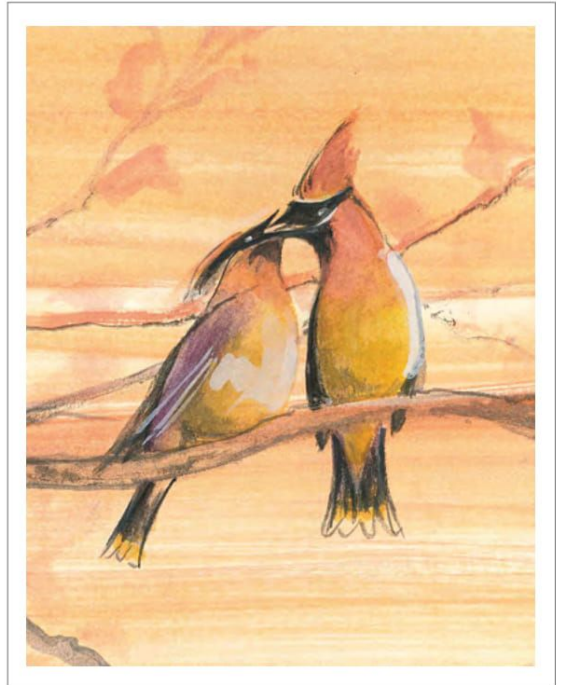

P Buckley Moss[®]

New Releases

BLUE RIDGE SPRING

Giclée on Paper

IS: 15-1/2 x 10 ins.

P. Buckley Moss Gallery of Waynesboro Show Print, April 16-18.

Available everywhere April 19th.

\$130

“Nature gives to every time and season some beauties of its own.” Charles Dickens

COASTAL BEAUTY
Giclée on Paper
IS: 6-1/4 x 6-1/4 ins.

\$55

BLOSSOMS ON THE ROW
Giclée on Paper
IS: 8-1/2 x 9-1/8 ins

\$75

MAJESTIC DANCER
Giclée on Paper
IS: 9-3/4 x 4 ins.

\$55

SIMPLE BEAUTY \$50
Giclée on Paper
IS: 11 x 2-15/16 ins.

SPRING COURTING
Giclée on Paper
IS: 8-3/4 x 6-15/16 ins.

\$65

BASKET OF LOVE
Giclée on Paper
IS: 3-1/2 x 5-1/8 ins.

\$40

RED GALOSHES
Giclée on Paper
IS: 4-1/8 x 3-3/8 ins.