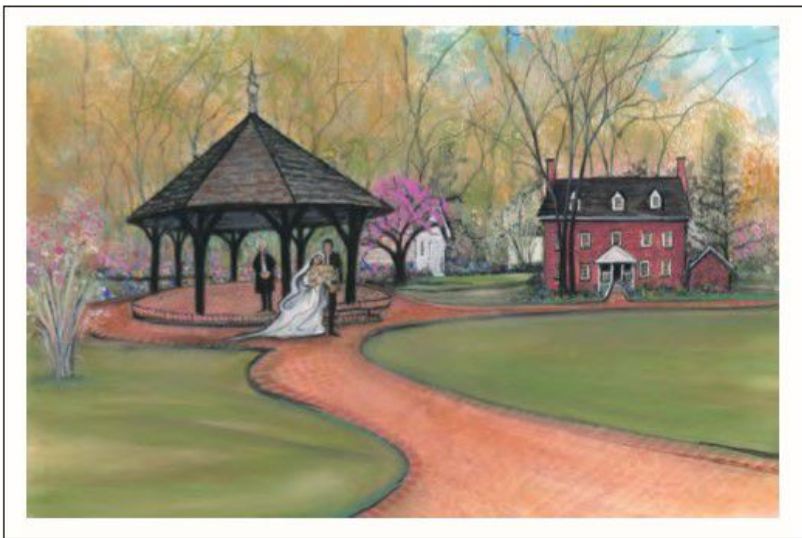

## New Releases

CALM REPOSE

Giclée on Paper

IS: 9-7/8 x 15 ins.

\$125

IS: 22-3/8 x 34 ins.

\$700

*“Like water, we are truest to our nature in repose.” Cyril Connolly*

FOLLOWING YOUR HEART

Giclée on Paper

IS: 5-3/8 x 8-1/4 ins.     \$60

IS: 9-13/16 x 15 ins.     \$125

PRISTINE BLOOM     \$65

Giclée on Paper

IS: 10-7/8 x 5-15/16 ins.

BAYS MOUNTAIN PARK