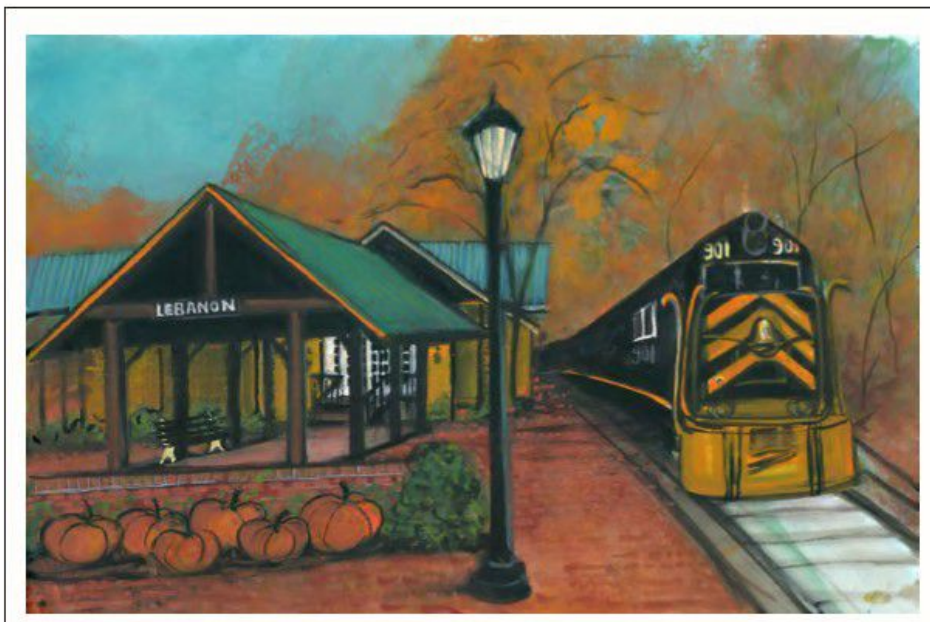

LEBANON MASON MONROE RAILROAD

Giclée on Paper

IS: 9-3/4 x 15 ins.

$125