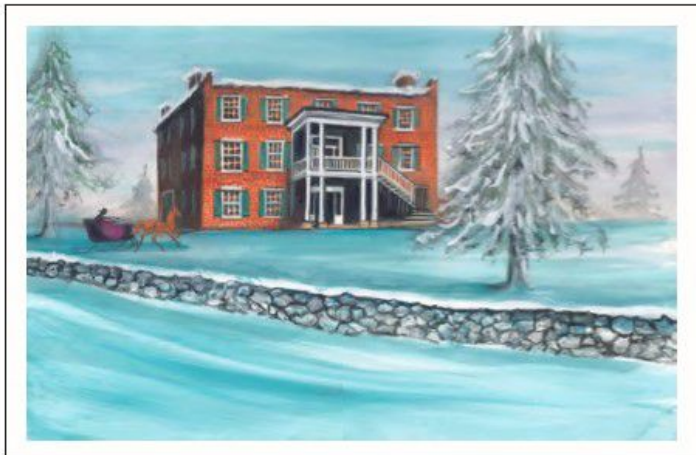

Giclée on Paper

IS: 9 x 16-1/4 ins

\$125

LEBANON MASON MONROE RAILROAD

Giclée on Paper

IS: 9-3/4 x 15 ins.

\$125

LOVE IN OUR HEART  
Giclée on Paper  
IS: 4 x 5-5/16 ins.

\$45

YEARLING  
Giclée on Paper  
IS: 4-3/8 x 6-1/4 ins.

\$50

WINTER AT THE PRITCHARD HOUSE, WINCHESTER, VA \$95  
Giclée on Paper  
IS: 8-5/8 x 13-1/4 ins.

OHIO BICENTENNIAL BARN, DELAWARE COUNTY, OHIO \$90  
Giclée on Paper  
IS: 9-11/16 x 11-1/4 ins.