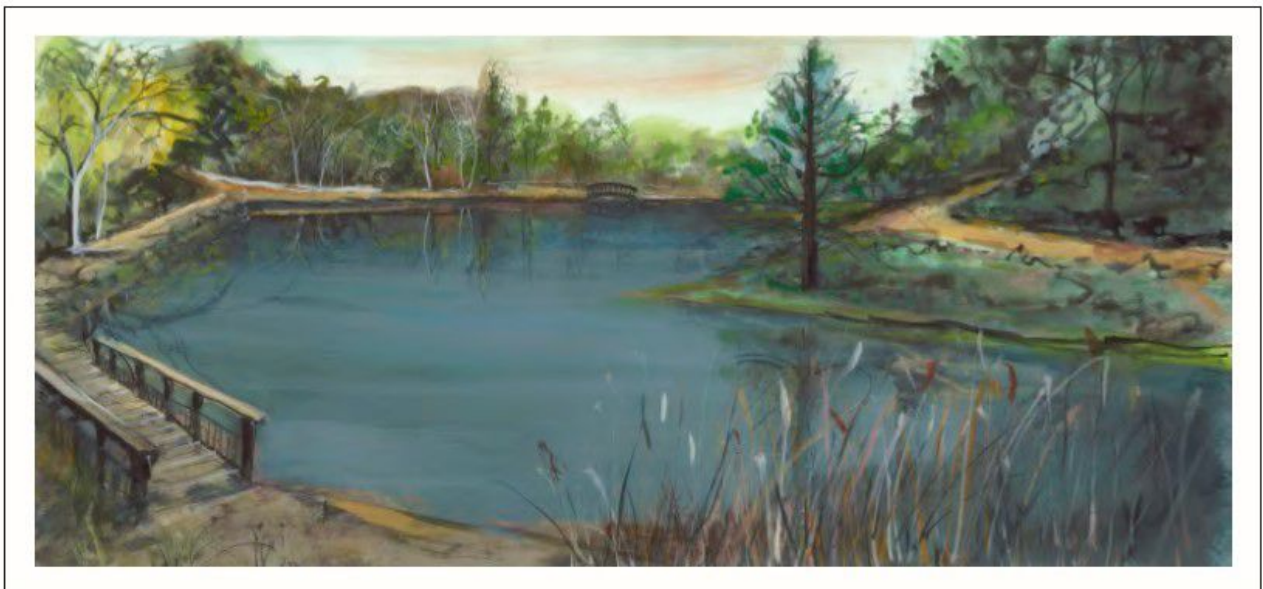

\$45

YEARLING  
Giclée on Paper  
IS: 4-3/8 x 6-1/4 ins.

\$50

WINTER AT THE PRITCHARD HOUSE, WINCHESTER, VA \$95  
Giclée on Paper  
IS: 8-5/8 x 13-1/4 ins.

OHIO BICENTENNIAL BARN, DELAWARE COUNTY, OHIO \$90  
Giclée on Paper  
IS: 9-11/16 x 11-1/4 ins.

PEACEFUL SANCTUARY

Giclée on Paper

IS: 4-7/8 X 11 ins.

\$60

IS: 9-3/4 X 22 ins.

\$185

P. Buckley Moss Gallery of Blacksburg Show Print, February 12-13. Available everywhere February 14.

The Art Loft Gallery,  
LTD.