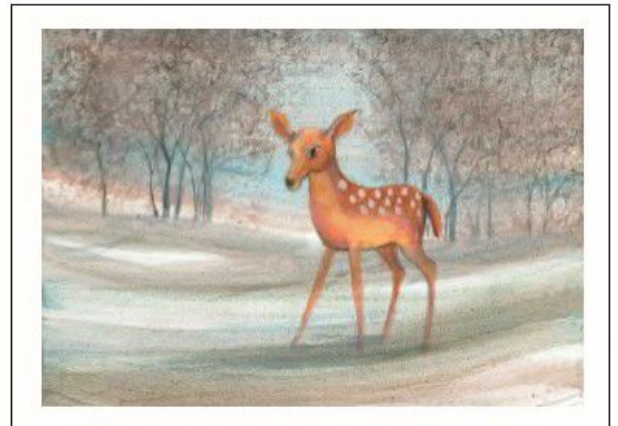

YEARLING
Giclée on Paper
IS: 4-3/8 x 6-1/4 ins.

$50