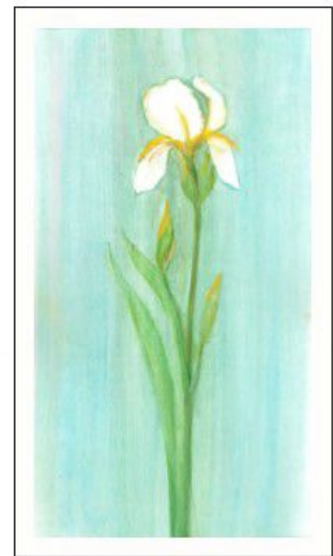

## New Releases

CALM REPOSE

Giclée on Paper

IS: 9-7/8 x 15 ins.

\$125

IS: 22-3/8 x 34 ins.

\$700

*“Like water, we are truest to our nature in repose.” Cyril Connolly*

FOLLOWING YOUR HEART

Giclée on Paper

IS: 5-3/8 x 8-1/4 ins.     \$60

IS: 9-13/16 x 15 ins.     \$125

PRISTINE BLOOM     \$65

Giclée on Paper

IS: 10-7/8 x 5-15/16 ins.

BAYS MOUNTAIN PARK