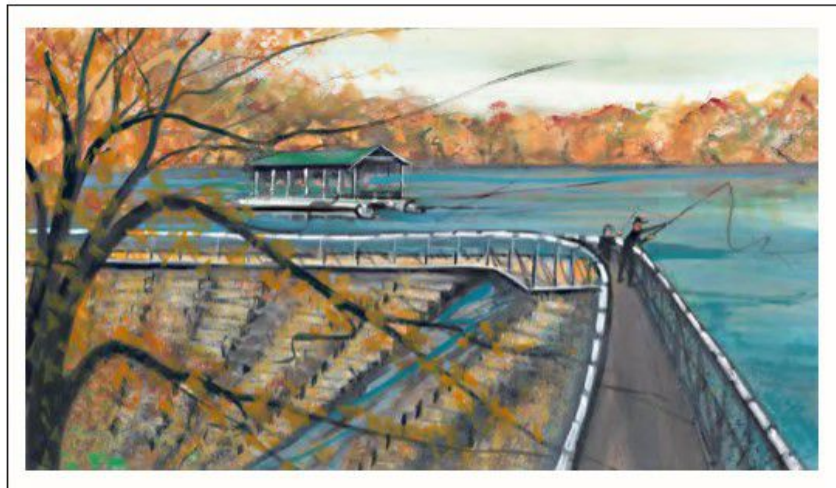

FOLLOWING YOUR HEART

Giclée on Paper

IS: 5-3/8 x 8-1/4 ins.     \$60

IS: 9-13/16 x 15 ins.     \$125

PRISTINE BLOOM     \$65

Giclée on Paper

IS: 10-7/8 x 5-15/16 ins.

BAYS MOUNTAIN PARK