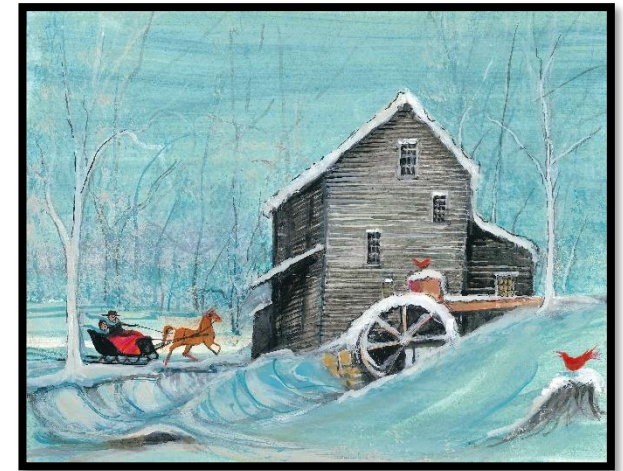

### All Roads Lead Home

Issued in 2018

Giclée on paper  
IS: 8-1/2 x 11-7/16 ins.

Edition: 1,000 and 25 artist's proofs

**Regular Edition: \$80**  
**Artist Proof: \$200**

\*Framing not included in price.

### Love Brings You Home

Issued in 2020

Giclée on paper  
IS: 8-1/2 x 11-5/16 ins.

Edition: 1,000 and 25 artist's proofs

**Regular Edition: \$80**  
**Artist Proof: \$200**

\*Framing not included in price.