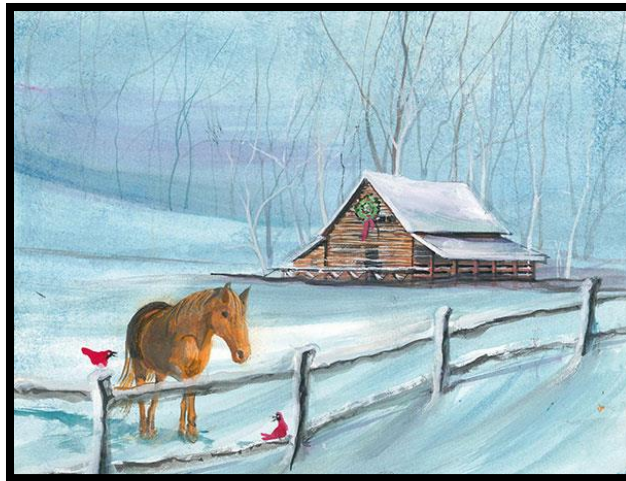

### All Roads Lead Home

Issued in 2018

Giclée on paper  
IS: 8-1/2 x 11-7/16 ins.

Edition: 1,000 and 25 artist's proofs

**Regular Edition: \$80**  
**Artist Proof: \$200**

\*Framing not included in price.

### Love Brings You Home

Issued in 2020

Giclée on paper  
IS: 8-1/2 x 11-5/16 ins.

Edition: 1,000 and 25 artist's proofs

**Regular Edition: \$80**  
**Artist Proof: \$200**

\*Framing not included in price.