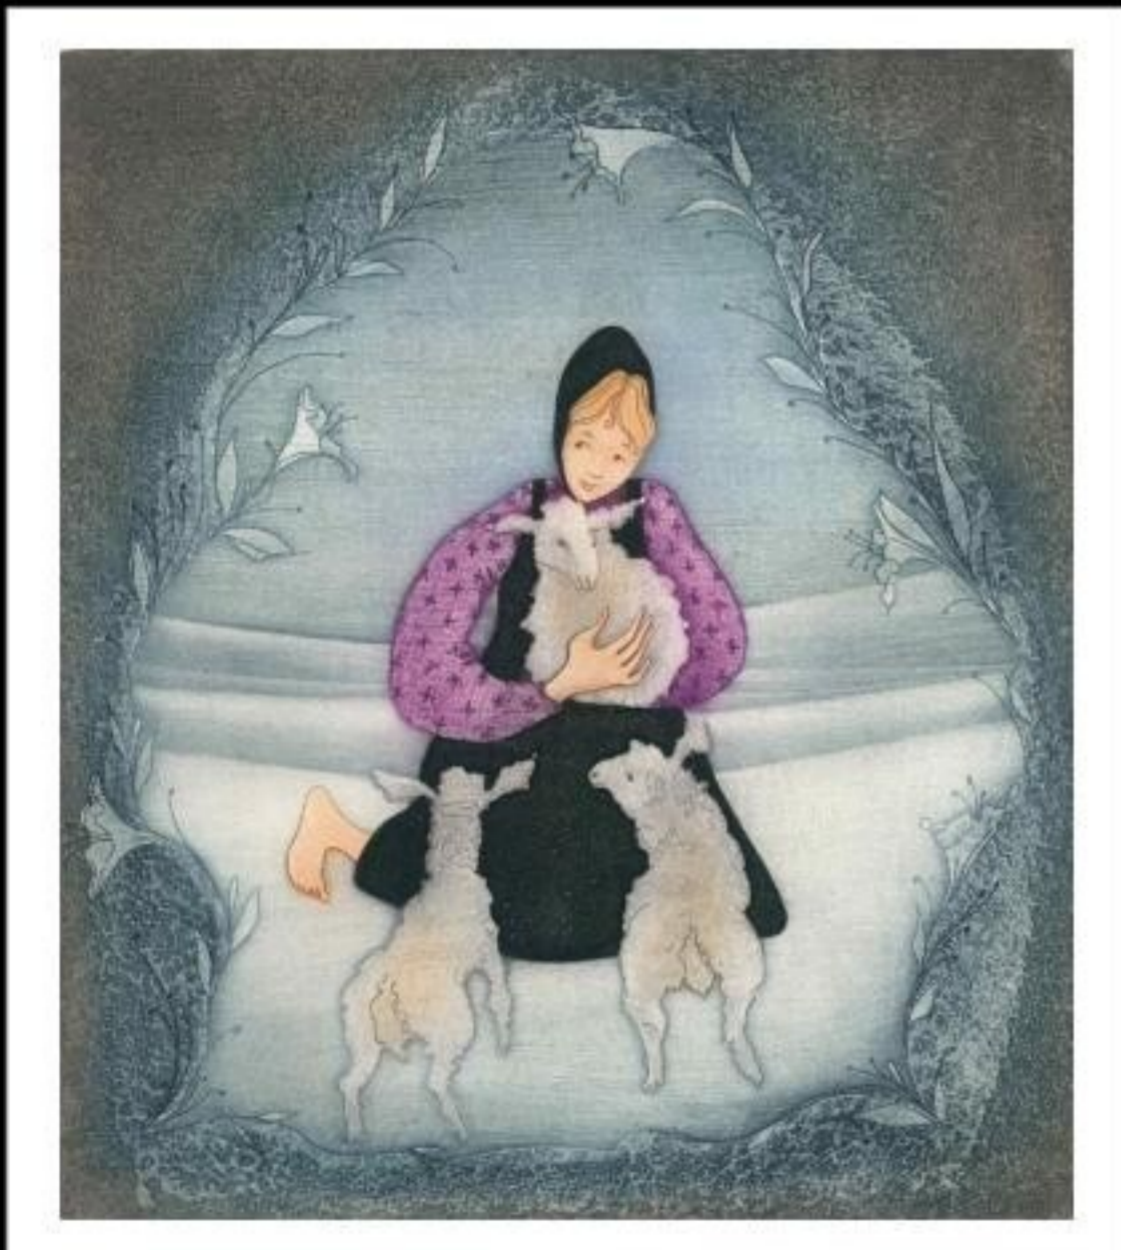

\$300

IN MY GARDEN
Offset Lithograph
IS: 7-1/8 x 7-13/16 ins.

\$70

GENTLE EMBRACE
Giclée on Paper-New
IS: 7 x 5-11/16 ins.

\$55

MARY'S LAMBS
Etching
Plate Size: 8-7/8 x 7-3/4 ins.

\$850

YOUNG GARDENERS
Giclée on Paper
IS: 4-3/4 x 6-1/4 ins.