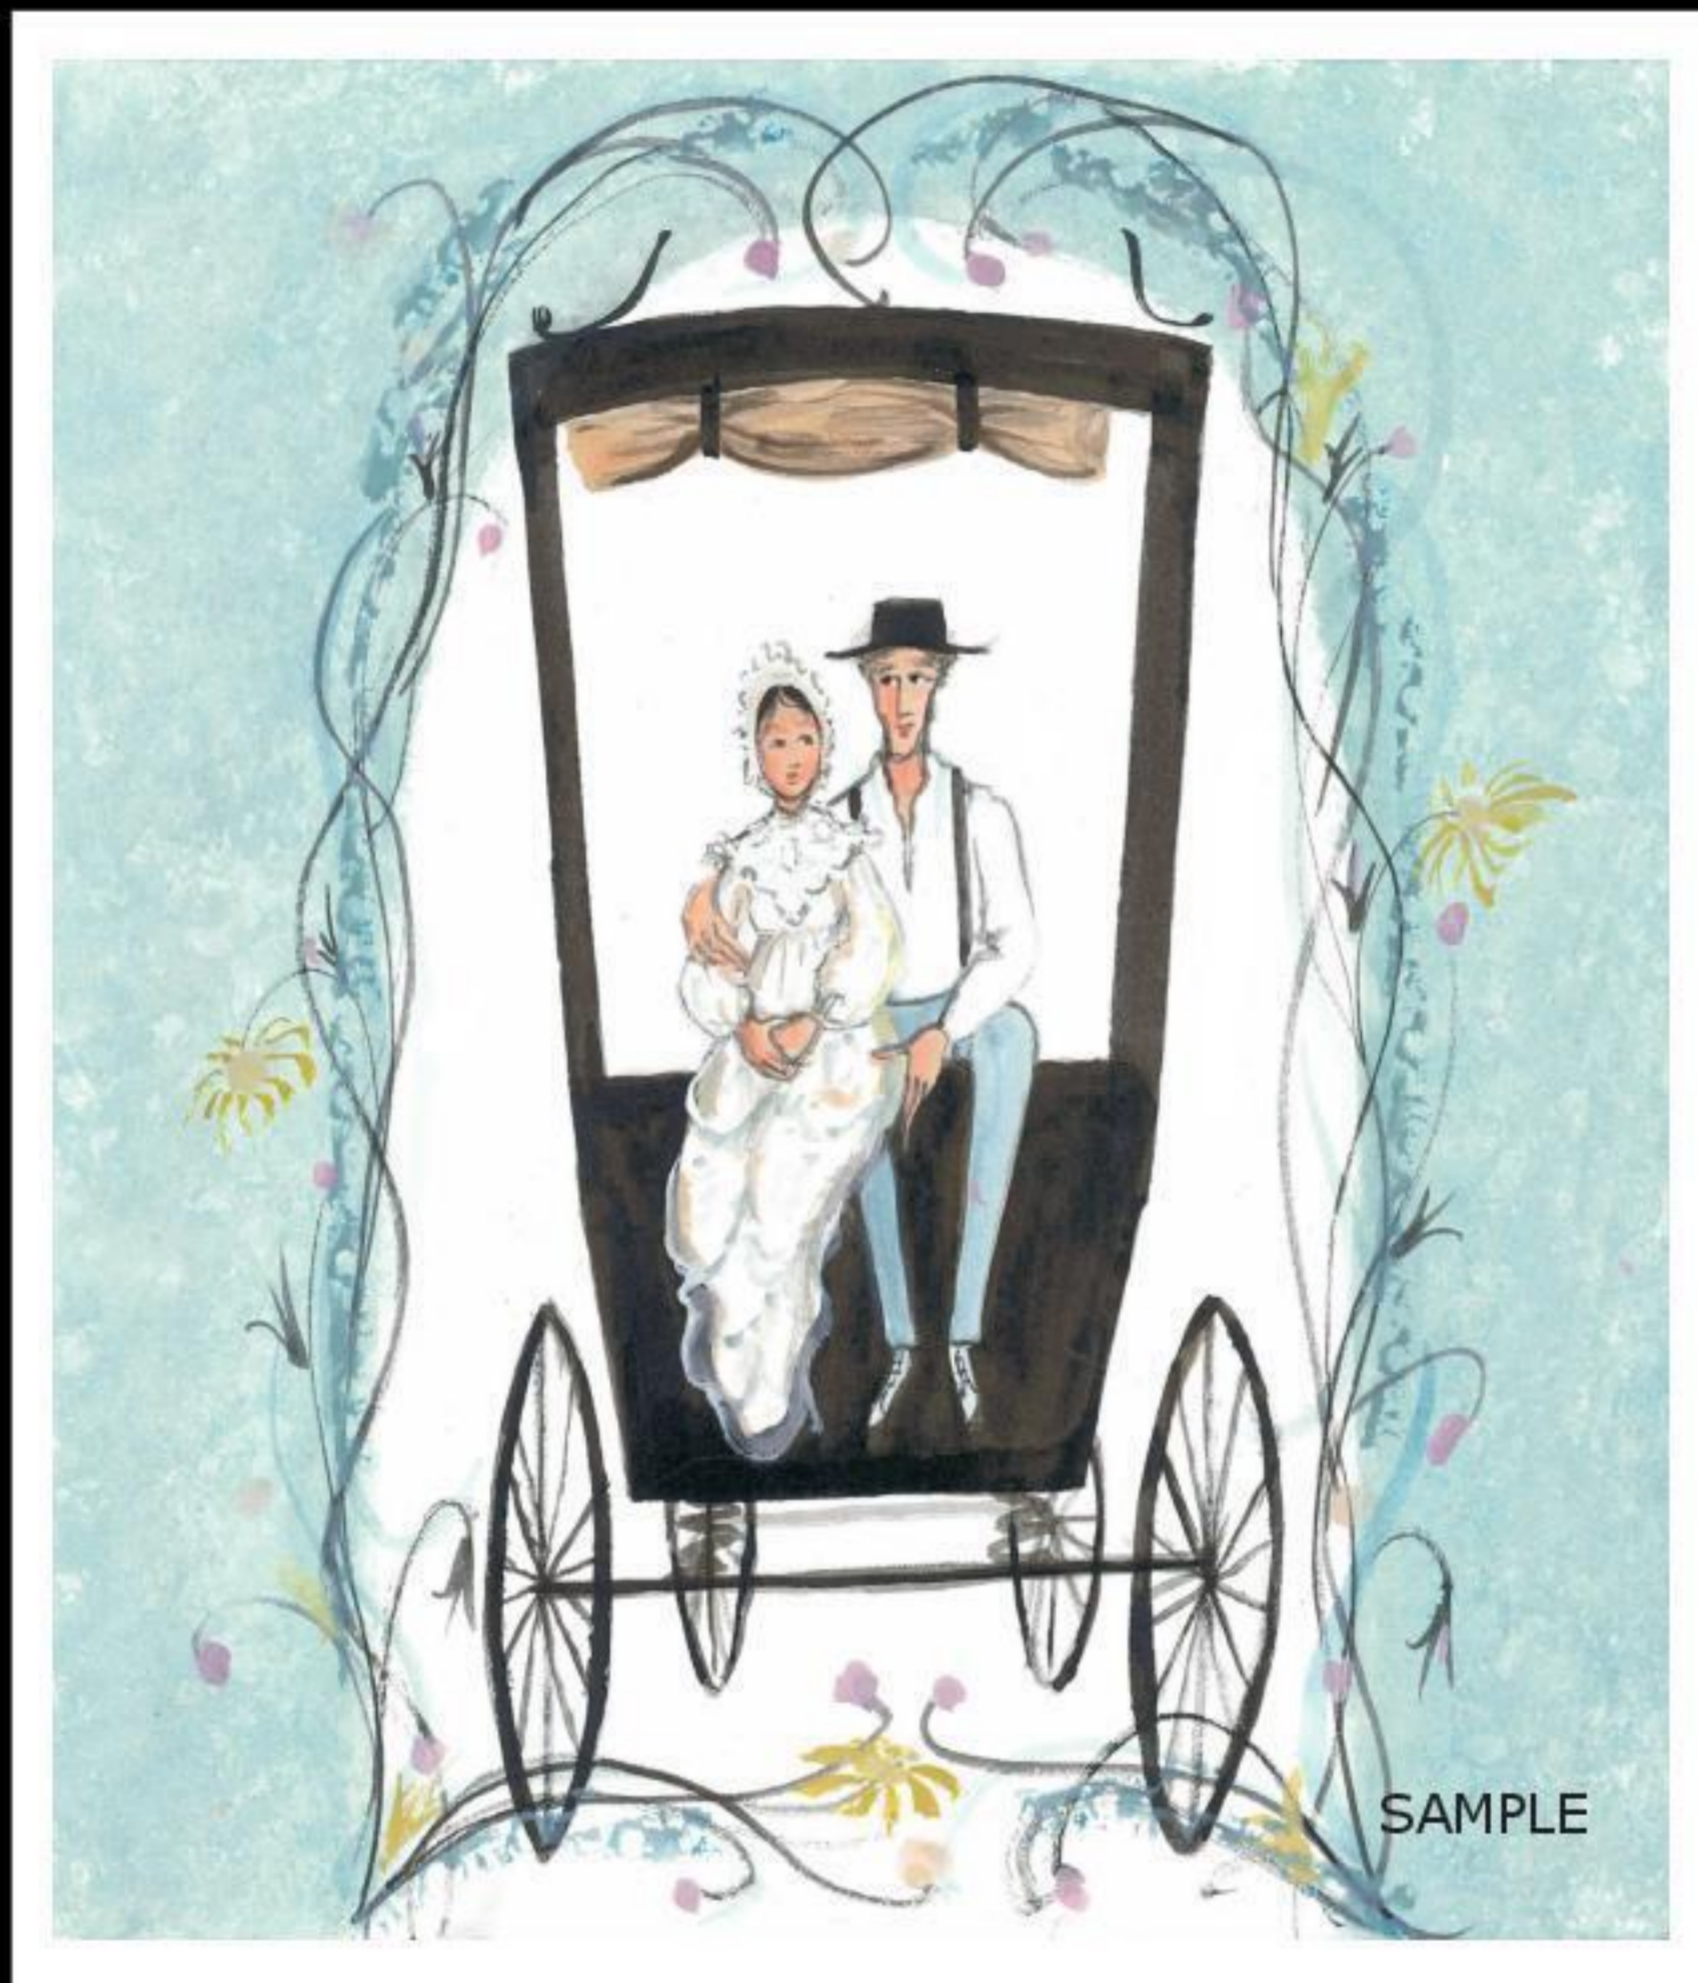

Buckley Moss®

Nurturing the Future

HAPPILY EVER AFTER
Gidée on Paper-New
IS: 8-11/16 x 7-1/2 ins.

\$70

*To plant a garden is to believe in tomorrow.
~Audrey Hepburn*

SUN-KISSED BEAUTIES
Giclée on Paper-New
IS: 5-1/2 x 8-3/16 ins.

\$55

IN THE HALF SHELL \$55
Giclée on Paper-New
IS: 8-3/8 x 4-7/8 ins.

CHERRY BLOSSOM SPRING
Offset Lithograph
IS: 8-5/8 x 11-1/16 ins.

\$85

SECRET HIDEAWAY
Giclée on Paper
IS: 8-3/16 x 6-7/8 ins.

\$70

STARR'S MILL
Giclée on Paper
IS: 10 x 11-1/2 ins.
IS: 14-1/4 x 16-1/2 ins.

HIDDEN IN THE REEDS \$60
Giclée on Paper-New
IS: 10 x 5 ins.

THE VINEYARD
Giclée on Paper
IS: 7 x 17-11/16 ins

\$100

FRONT RUNNER
Giclée on Paper-New
IS: 8-1/2 x 6-1/2 ins.

\$65

COLONIAL GARDEN
Giclée on Paper
IS: 16-1/2 x 16-3/4 ins