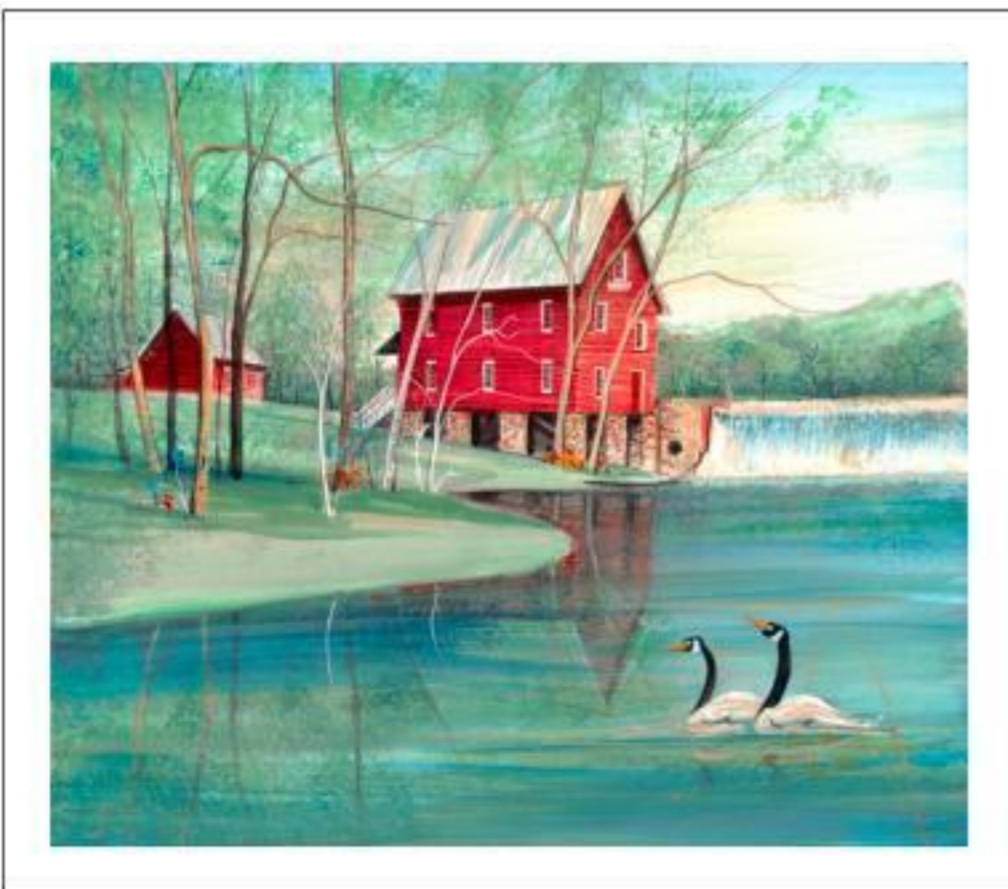

\$55

IN THE HALF SHELL \$55
Giclée on Paper-New
IS: 8-3/8 x 4-7/8 ins.

CHERRY BLOSSOM SPRING
Offset Lithograph
IS: 8-5/8 x 11-1/16 ins.

\$85

SECRET HIDEAWAY
Giclée on Paper
IS: 8-3/16 x 6-7/8 ins.

\$70

STARR'S MILL
Giclée on Paper
IS: 10 x 11-1/2 ins.
IS: 14-1/4 x 16-1/2 ins.

\$95
\$195

BOUQUETS OF LOVE
Giclée on Paper
IS: 7-13/16 x 14-5/16 ins.

\$90

EBONY
Giclée on Paper-New
IS: 9-13/16 x 5 ins., \$60
IS: 17 x 8-5/8 ins., \$125

ABUZZ IN THE CLOVER \$50
Giclée on Paper-New
IS: 8-3/4 x 3-1/2 ins.