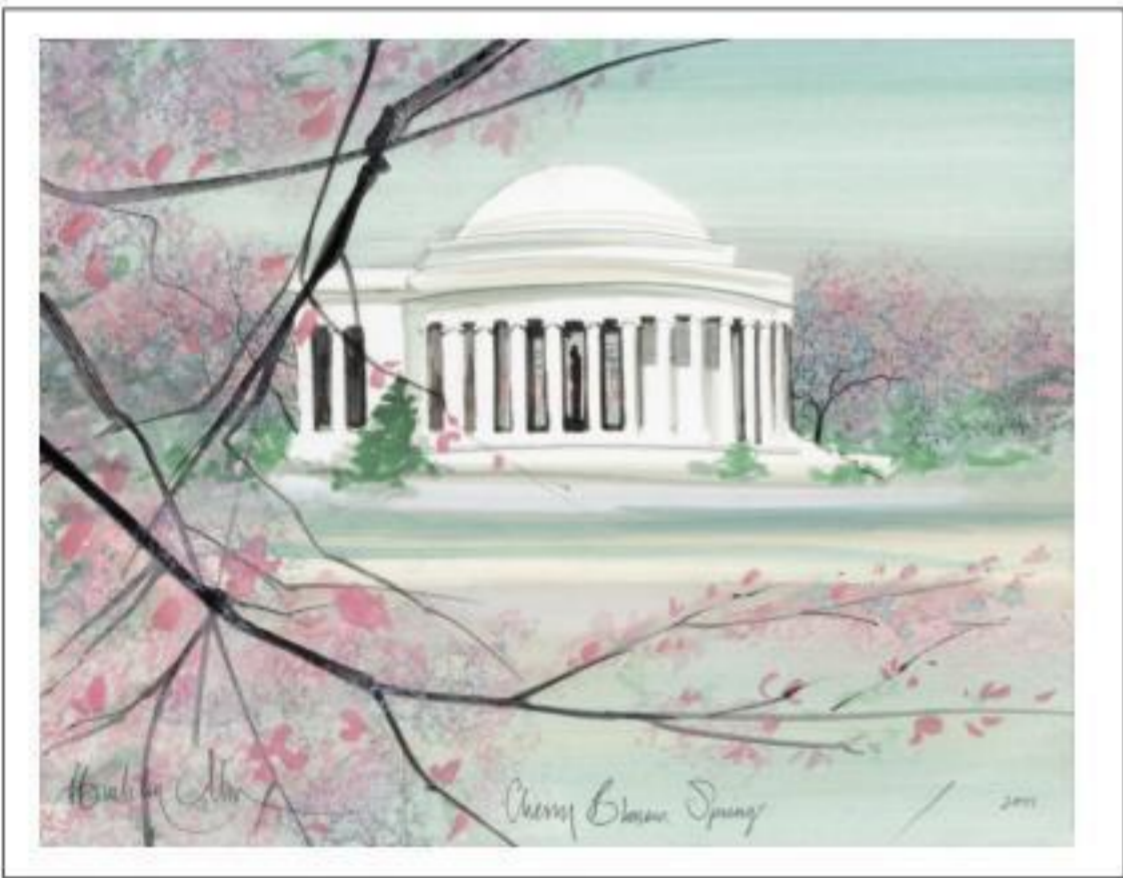

Buckley Moss®

Nurturing the Future

HAPPILY EVER AFTER
Gidée on Paper-New
IS: 8-11/16 x 7-1/2 ins.

\$70

*To plant a garden is to believe in tomorrow.
~Audrey Hepburn*

SUN-KISSED BEAUTIES
Giclée on Paper-New
IS: 5-1/2 x 8-3/16 ins.

\$55

IN THE HALF SHELL \$55
Giclée on Paper-New
IS: 8-3/8 x 4-7/8 ins.

CHERRY BLOSSOM SPRING
Offset Lithograph
IS: 8-5/8 x 11-1/16 ins.

\$85

SECRET HIDEAWAY
Giclée on Paper
IS: 8-3/16 x 6-7/8 ins.

\$70

STARR'S MILL
Giclée on Paper
IS: 10 x 11-1/2 ins.
IS: 14-1/4 x 16-1/2 ins.