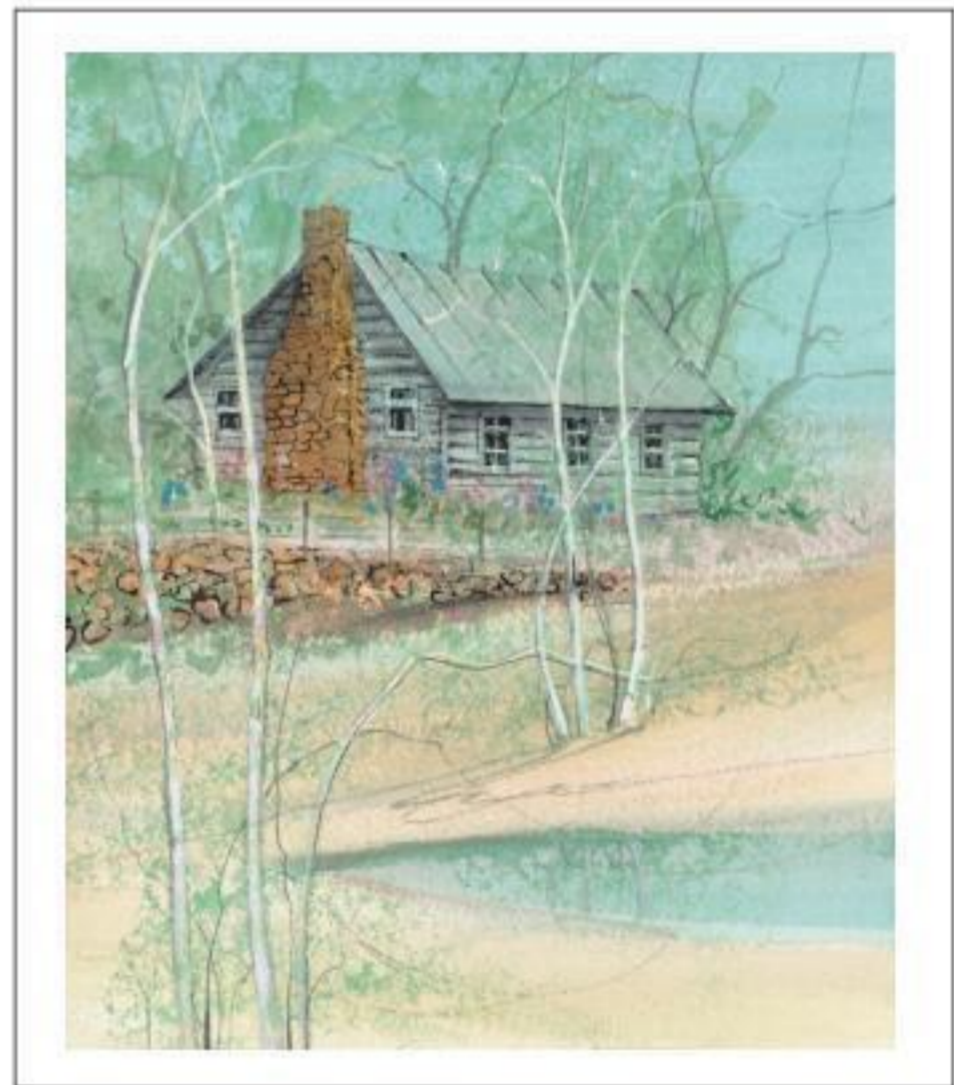

Buckley Moss®

Nurturing the Future

HAPPILY EVER AFTER
Gidée on Paper-New
IS: 8-11/16 x 7-1/2 ins.

\$70

*To plant a garden is to believe in tomorrow.
~Audrey Hepburn*

SUN-KISSED BEAUTIES
Giclée on Paper-New
IS: 5-1/2 x 8-3/16 ins.

\$55

IN THE HALF SHELL \$55
Giclée on Paper-New
IS: 8-3/8 x 4-7/8 ins.

CHERRY BLOSSOM SPRING
Offset Lithograph
IS: 8-5/8 x 11-1/16 ins.

\$85

SECRET HIDEAWAY
Giclée on Paper
IS: 8-3/16 x 6-7/8 ins.

\$70

STARR'S MILL
Giclée on Paper
IS: 10 x 11-1/2 ins.
IS: 14-1/4 x 16-1/2 ins.

\$95
\$195

BOUQUETS OF LOVE
Giclée on Paper
IS: 7-13/16 x 14-5/16 ins.

\$90

EBONY
Giclée on Paper-New
IS: 9-13/16 x 5 ins., \$60
IS: 17 x 8-5/8 ins., \$125

ABUZZ IN THE CLOVER \$50
Giclée on Paper-New
IS: 8-3/4 x 3-1/2 ins.

HIDDEN IN THE REEDS \$60
Giclée on Paper-New
IS: 10 x 5 ins.

THE VINEYARD
Giclée on Paper
IS: 7 x 17-11/16 ins

\$100

FRONT RUNNER
Giclée on Paper-New
IS: 8-1/2 x 6-1/2 ins.

\$65

COLONIAL GARDEN
Giclée on Paper
IS: 16-1/2 x 16-3/4 ins