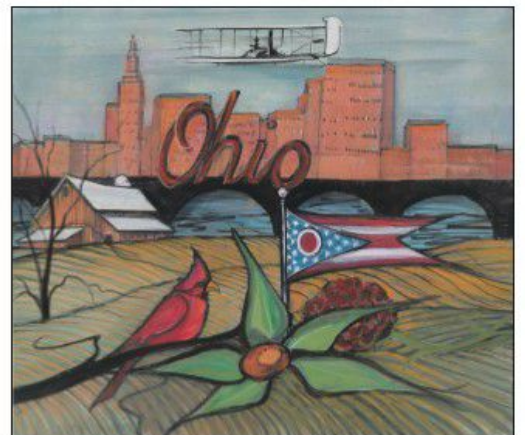

## New Releases

Blue Ridge Winter  
Giclée on Paper  
IS: 10-3/8 x 15-1/2 ins. \$130

*“In seed time learn, in harvest teach,  
in winter enjoy.” William Blake*

Field of Sunshine  
Giclée on Paper  
IS: 6-1/2 x 18-7/16 \$100

Staff Favorite

Stately Presence  
Giclée on Paper  
IS: 5-15/16 x 3-3/4 ins. \$50

Unbridled Joy  
Giclée on Paper  
IS: 11-1/4 x 7-11/16 ins. \$70  
IS: 17 x 11 ins \$130

Song of the Heart  
Giclée on Paper  
IS: 4-5/8 x 5-1/2 ins. \$50

Little Foxes of Delaware County  
Giclée on Paper  
IS: 6-7/8 x 8-1/4 ins. \$70

The Buckeye State, Ohio  
Giclée on Paper  
IS: 9-3/16 x 10-3/4 ins. \$85

Happy in the Hyacinth  
Giclée on Paper  
IS: 5-7/8 x 5-3/4 ins. \$55