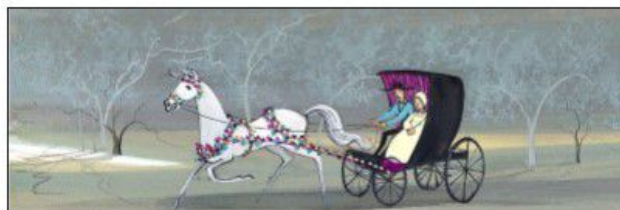

Seasonal 2023

Love's Promise
Giclée on Paper
IS: 3-1/2 x 10-1/2 $55

NUMBER 1, 2023

www.artloftgallery.com