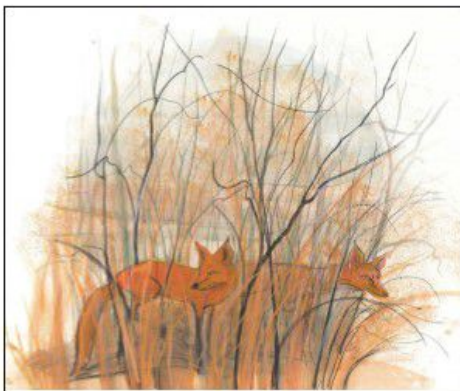

## New Releases

Blue Ridge Winter  
Giclée on Paper  
IS: 10-3/8 x 15-1/2 ins. \$130

*“In seed time learn, in harvest teach,  
in winter enjoy.” William Blake*

Field of Sunshine  
Giclée on Paper  
IS: 6-1/2 x 18-7/16 \$100

Staff Favorite

Stately Presence  
Giclée on Paper  
IS: 5-15/16 x 3-3/4 ins. \$50

Unbridled Joy  
Giclée on Paper  
IS: 11-1/4 x 7-11/16 ins. \$70  
IS: 17 x 11 ins \$130

Song of the Heart  
Giclée on Paper  
IS: 4-5/8 x 5-1/2 ins. \$50

Little Foxes of Delaware County  
Giclée on Paper  
IS: 6-7/8 x 8-1/4 ins. \$70

The Buckeye State, Ohio  
Giclée on Paper  
IS: 9-3/16 x 10-3/4 ins. \$85

Happy in the Hyacinth  
Giclée on Paper  
IS: 5-7/8 x 5-3/4 ins. \$55

Washed by the Season  
Giclée on Paper  
IS: 6-5/16 x 6-5/8 ins. \$60

Under Times Spell  
Giclée on Paper  
IS: 7-11/16 x 13-3/4 ins. \$90  
IS: 10-15/16 x 19-1/2 ins. \$180

Cool Morning Ride  
Giclée on Paper  
IS: 10 15/16 x 13 13/16 ins. \$130