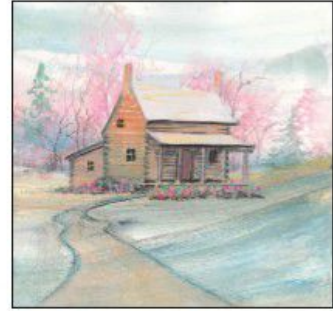

## New Releases

Blue Ridge Winter  
Giclée on Paper  
IS: 10-3/8 x 15-1/2 ins. \$130

*“In seed time learn, in harvest teach,  
in winter enjoy.” William Blake*

Field of Sunshine  
Giclée on Paper  
IS: 6-1/2 x 18-7/16 \$100

Staff Favorite

Stately Presence  
Giclée on Paper  
IS: 5-15/16 x 3-3/4 ins. \$50

Unbridled Joy  
Giclée on Paper  
IS: 11-1/4 x 7-11/16 ins. \$70  
IS: 17 x 11 ins \$130

Song of the Heart  
Giclée on Paper  
IS: 4-5/8 x 5-1/2 ins. \$50

Little Foxes of Delaware County  
Giclée on Paper  
IS: 6-7/8 x 8-1/4 ins. \$70

The Buckeye State, Ohio  
Giclée on Paper  
IS: 9-3/16 x 10-3/4 ins. \$85

Happy in the Hyacinth  
Giclée on Paper  
IS: 5-7/8 x 5-3/4 ins. \$55