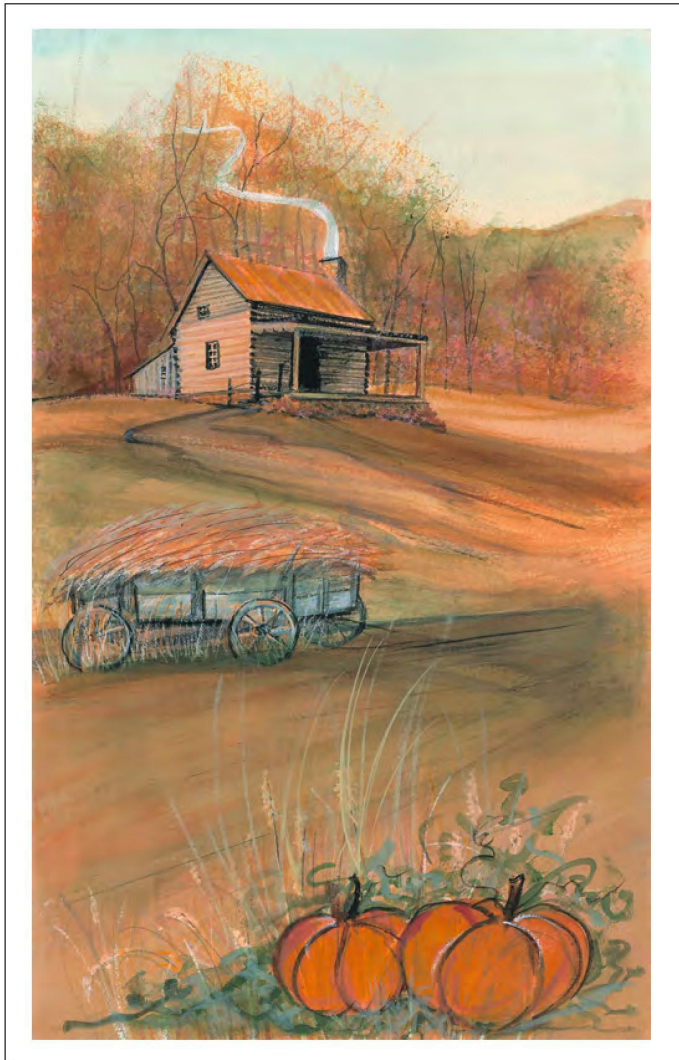

p Buckley Moss[®]

New Releases

NO PLACE LIKE HOME
Giclée on Paper
IS: 8-1/2 x 10-7/8 ins.

\$80

“All journeys eventually end in the same place, home.” Chris Geiger

LANTZ MILL
Giclée on Paper
IS: 9-15/16 x 14 ins

\$115

SAND AND SERENITY
Giclée on Paper
IS: 8-7/8 x 6-5/16 ins.

\$60

BLUE RIDGE FALL
Giclée on Paper
IS: 16 x 9-5/8 ins.
P. Buckley Moss Gallery of Waynesboro Show Print,
October 8-10. Available everywhere October 11.