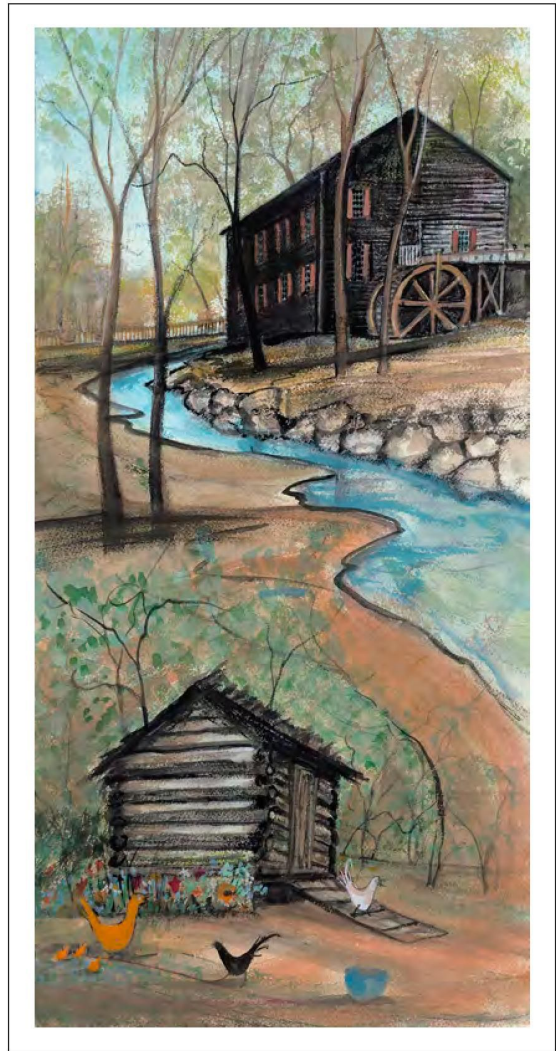

p Buckley Moss[®]

New Releases

NO PLACE LIKE HOME
Giclée on Paper
IS: 8-1/2 x 10-7/8 ins.

\$80

“All journeys eventually end in the same place, home.” Chris Geiger

LANTZ MILL
Giclée on Paper
IS: 9-15/16 x 14 ins

\$115

SAND AND SERENITY
Giclée on Paper
IS: 8-7/8 x 6-5/16 ins.

\$60

BLUE RIDGE FALL
Giclée on Paper
IS: 16 x 9-5/8 ins.
P. Buckley Moss Gallery of Waynesboro Show Print,
October 8-10. Available everywhere October 11.

\$130

SUMMER AT WOLF CREEK MILL
Giclée on Paper
IS: 15-1/2 x 7-11/16 ins.
Berlin Creek Gallery Show Print, October 1-2
Available everywhere October 4.

\$100

REGAL GENTLEMAN \$60
Giclée on Paper
IS: 8-1/8 x 5-1/2 ins.

BLUE INFLORESCENCE \$60
Giclée on Paper
IS: 7-1/4 x 7 ins.

THE PRESIDENT'S HOME \$95
Giclée on Paper
IS: 8-1/2 x 13-1/8 ins.
King James Galleries of Gettysburg Show Print, October 16
Available everywhere October 18.