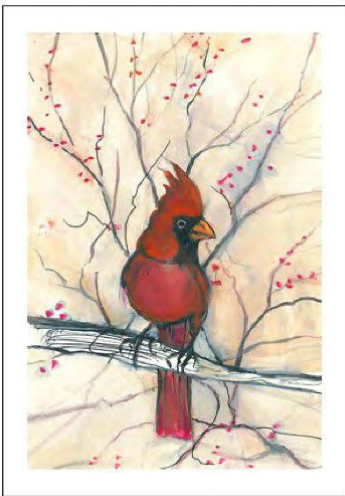

\$115

SAND AND SERENITY
Giclée on Paper
IS: 8-7/8 x 6-5/16 ins.

\$60

BLUE RIDGE FALL
Giclée on Paper
IS: 16 x 9-5/8 ins.
P. Buckley Moss Gallery of Waynesboro Show Print,
October 8-10. Available everywhere October 11.

\$130

SUMMER AT WOLF CREEK MILL
Giclée on Paper
IS: 15-1/2 x 7-11/16 ins.
Berlin Creek Gallery Show Print, October 1-2
Available everywhere October 4.

\$100

REGAL GENTLEMAN \$60
Giclée on Paper
IS: 8-1/8 x 5-1/2 ins.