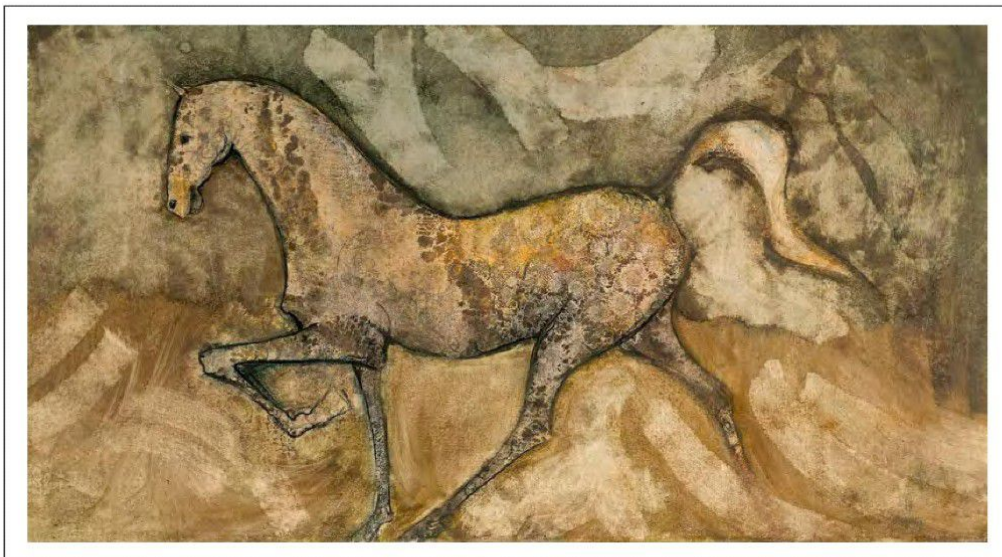

GENERAL'S MARCH
Giclée on Paper and Canvas
Paper: IS: 10 x 18-1/2 ins.
Canvas: IS: 14 x 25-3/4 ins.

$160
$525

The Art Loft Gallery, LTD.

NUMBER 5, 2021

www.artloftgallery.com

618-344-1212

©P. Buckley Moss 2021. Giclées and Offset Lithographs are Limited Editions. These images are for purposes of illustration and promotion. They may not be used, in whole or part, for any other product, nor be matted, framed, nor laminated. Image colors are representative.