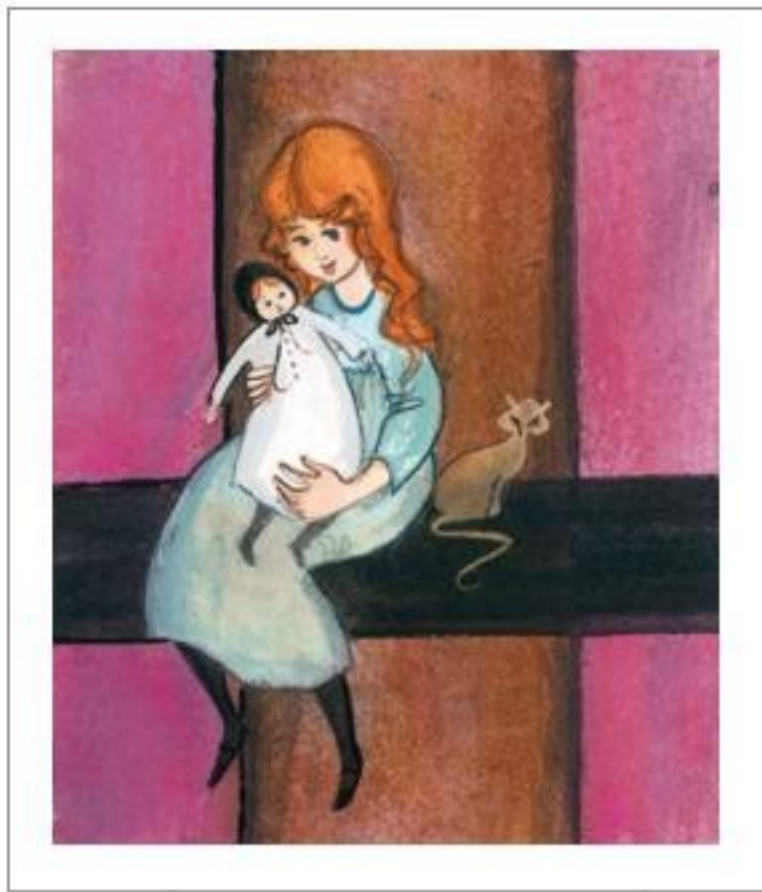

\$40

TRIPLE TROUBLE
Giclée on Paper-New
IS: 6-7/8 x 12-13/16 ins

\$80

SWEET MELODIES
Giclée on Paper-New
IS: 5-1/4 x 14 ins

\$75

ON THE WILD SIDE
Offset Lithograph
IS: 14-1/2 x 8-3/4 ins

\$90

MY DOLLY
Giclée on Paper-New
IS: 6-1/2 x 5-1/2 ins