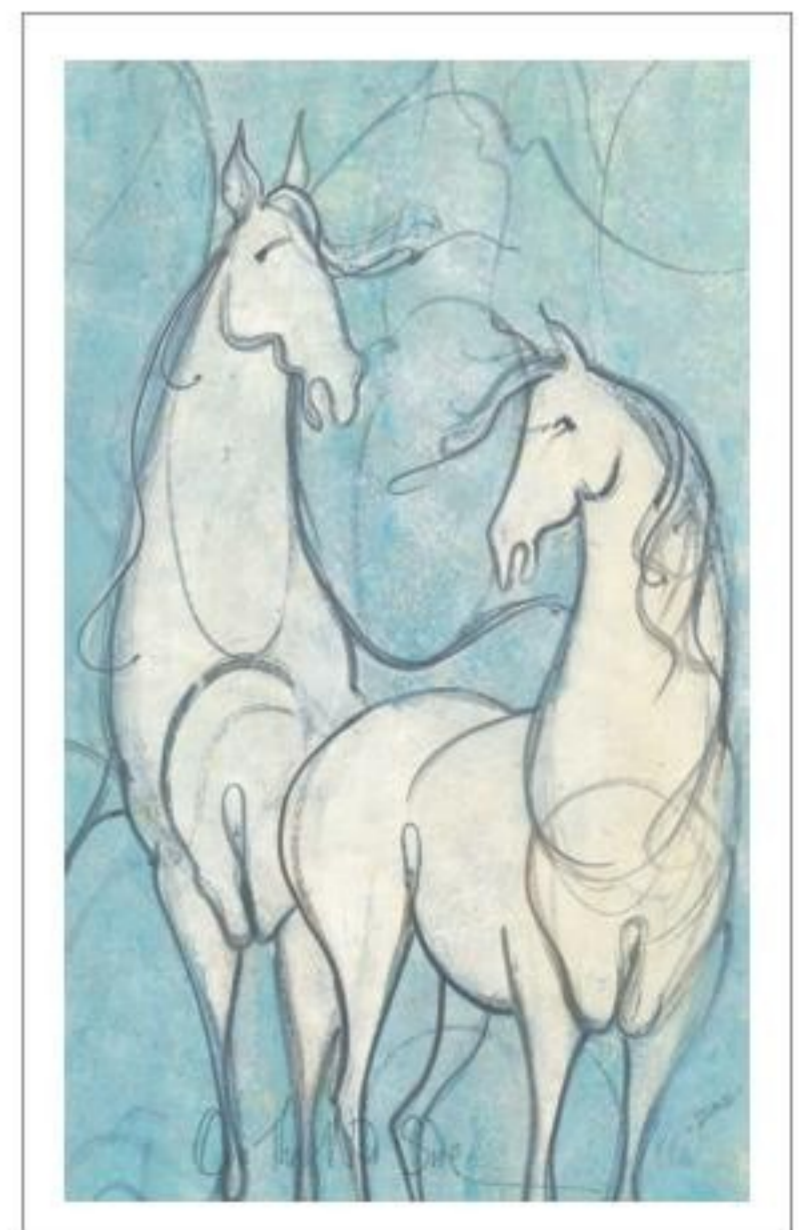

\$40

TRIPLE TROUBLE
Giclée on Paper-New
IS: 6-7/8 x 12-13/16 ins

\$80

SWEET MELODIES
Giclée on Paper-New
IS: 5-1/4 x 14 ins

\$75

ON THE WILD SIDE
Offset Lithograph
IS: 14-1/2 x 8-3/4 ins

\$90

MY DOLLY
Giclée on Paper-New
IS: 6-1/2 x 5-1/2 ins