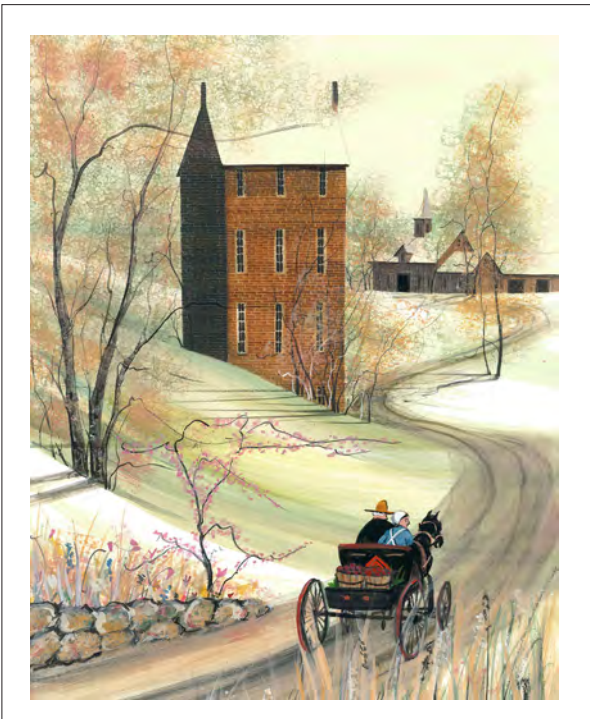

HOPE SPRINGS FORTH $100
Giclée on Paper
IS: 12-1/4 x 9-5/8 ins.