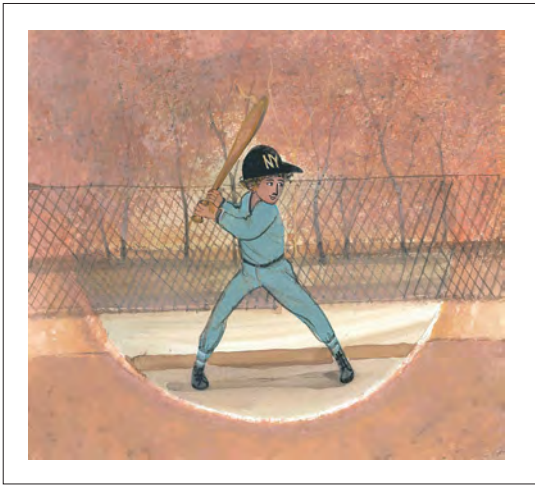

BATTER UP! $55
Giclée on Paper-New
IS: 6-5/16 x 7 ins.