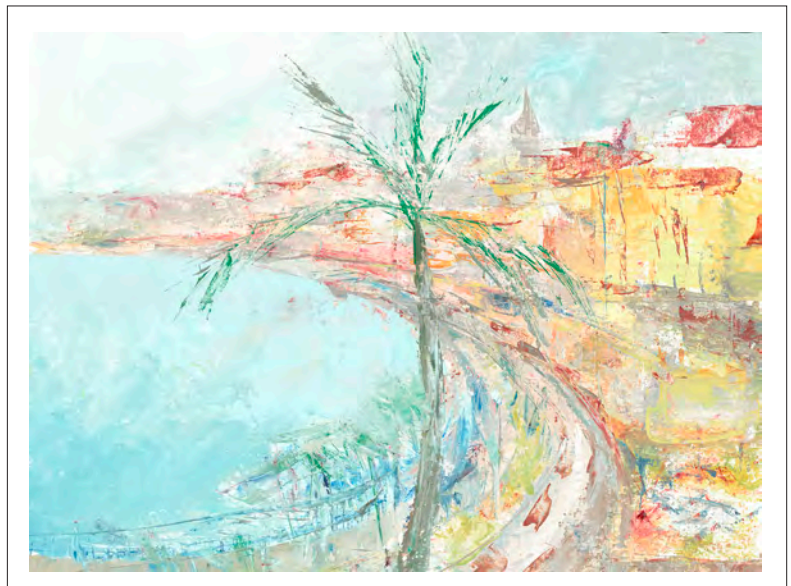

P Buckley Moss[®]

Summertime

PILOT MOUNTAIN

Giclée on Paper-New

IS: 7-1/2 x 11-1/2 ins., \$80

IS: 10 x 15-7/16 ins., \$130

“Summertime, an’ the livin’ is easy.”
~*Summertime*, DuBose Heyward/Ira Gershwin

PROUD TO SERVE \$50
Giclée on Paper-New
IS: 5-1/2 x 5 ins.

CASTLE IN THE SAND \$75
Giclée on Paper
IS: 5 x 11 ins.

THE BEST DAY \$55
Giclée on Paper-New
IS: 8-1/2 x 5-1/4 ins.

SAILING SPLENDOR \$40
Giclée on Paper-New
IS: 4-1/4 x 3 ins.

FUN ON THE RIVER II \$125
Giclée on Paper
IS: 21-3/4 x 7-1/2 ins.

RESPLENDENT MONARCH \$70
Giclée on Paper-New
IS: 13 x 5 ins.

DELICATE BEAUTY \$65
Giclée on Paper-New
IS: 12 x 5 ins.

SMALL TOWN 4TH OF JULY \$100
Giclée on Paper
IS: 10-1/4 x 13-1/2 ins

CÔTE D'AZUR-NICE \$400
Giclée on Canvas
IS: 14-3/4 x 20 ins