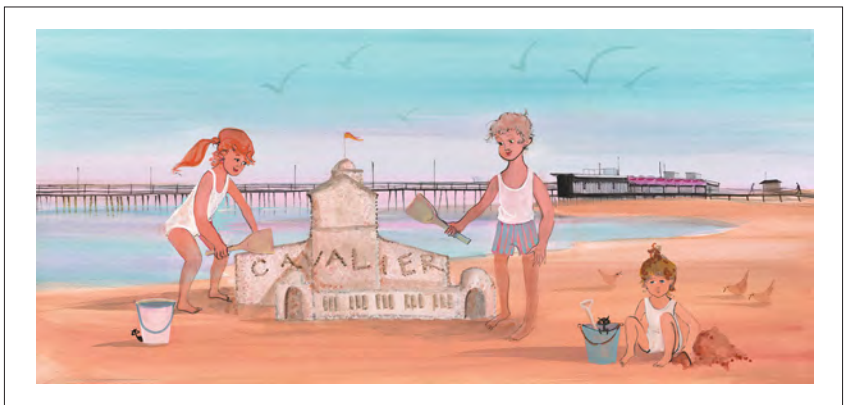

P Buckley Moss[®]

Summertime

PILOT MOUNTAIN

Giclée on Paper-New

IS: 7-1/2 x 11-1/2 ins., \$80

IS: 10 x 15-7/16 ins., \$130

“Summertime, an’ the livin’ is easy.”
~*Summertime*, DuBose Heyward/Ira Gershwin

PROUD TO SERVE \$50
Giclée on Paper-New
IS: 5-1/2 x 5 ins.

GARDEN GIFTS \$70
Giclée on Paper-New
IS: 9-5/8 x 7 ins

BATTER UP! \$55
Giclée on Paper-New
IS: 6-5/16 x 7 ins.

LAKE SHORE MEMORIES \$120
Offset Lithograph
IS: 11-1/8 x 15-7/8 ins.

HOPE SPRINGS FORTH \$100
Giclée on Paper
IS: 12-1/4 x 9-5/8 ins.

CASTLE IN THE SAND \$75
Giclée on Paper
IS: 5 x 11 ins.

THE BEST DAY \$55
Giclée on Paper-New
IS: 8-1/2 x 5-1/4 ins.

SAILING SPLENDOR \$40
Giclée on Paper-New
IS: 4-1/4 x 3 ins.

FUN ON THE RIVER II \$125
Giclée on Paper
IS: 21-3/4 x 7-1/2 ins.