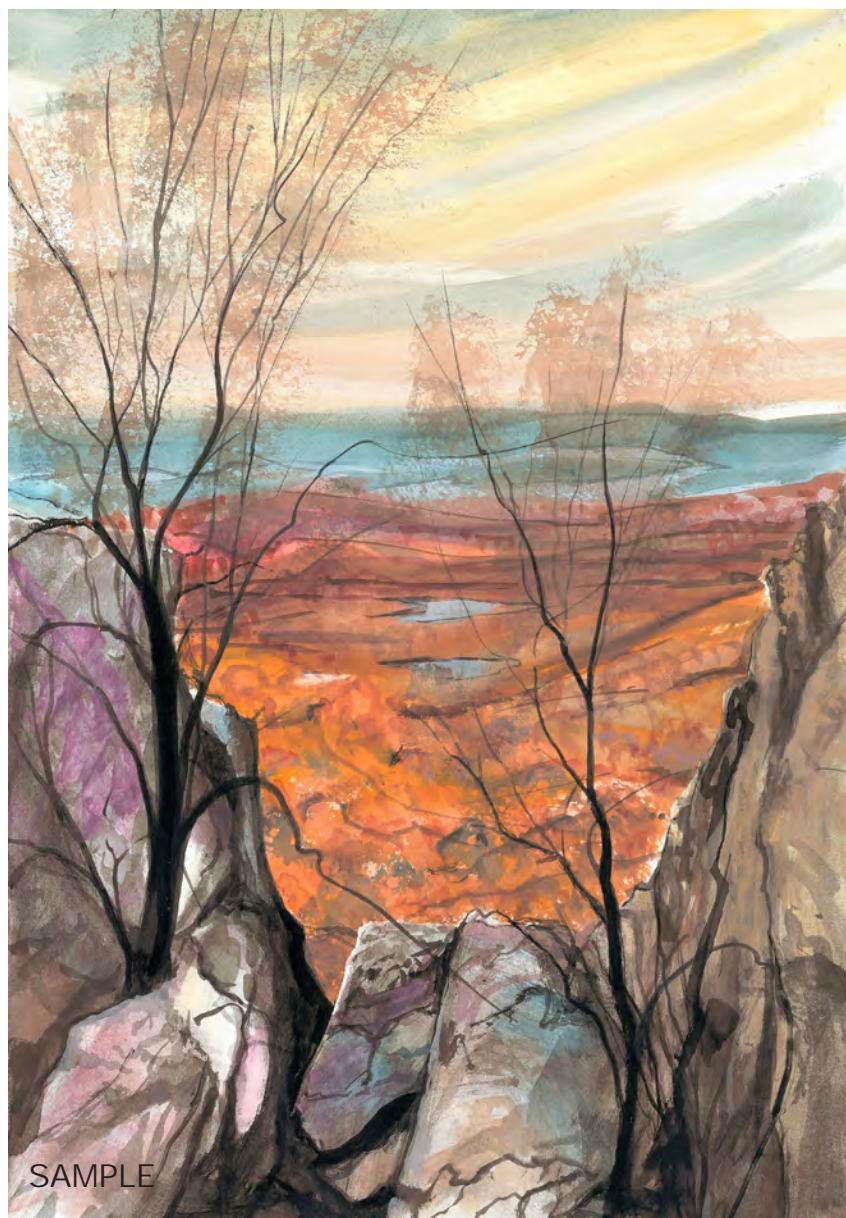

P Buckley Moss®

Autumn's Best of Cheer

VALLEY VIEW
Giclée on Paper-New
IS: 14 x 9-3/4 ins.
Fall Barn Show Print, Available October 12th.

\$115

“Life starts all over again when it gets crisp in the fall”
~The Great Gatsby, F, Scott Fitzgerald

COUNTRY CHATTER I \$50
Giclée on Paper-New
IS: 7-7/8 x 4 ins.

COUNTRY CHATTER II \$50
Giclée on Paper-New
IS: 7-7/8 x 4 ins.

SHARED SONG \$60
Giclée on Paper-New
IS: 7-7/8 x 5-7/8 ins.

SUMMER ON THE NEW RIVER \$125
Giclée on Paper-New
IS: 15-1/4 x 9-7/8 ins.

DAYDREAMING \$40
Giclée on Paper-New
IS: 4-15/16 x 3-15/16 ins.

OL' SALTY \$65
Giclée on Paper-New
IS: 7-1/4 x 7-3/4 ins.

TO HARNESS THE WIND \$70
Giclée on Paper-New
IS: 8-3/16 x 8-1/2 ins.

OUR BLACK BARN \$100
Giclée on Paper-New
IS: 6-3/4 x 17-7/16 ins.
Canada Goose Gallery Show Print, October 24th. Available everywhere October 26th.