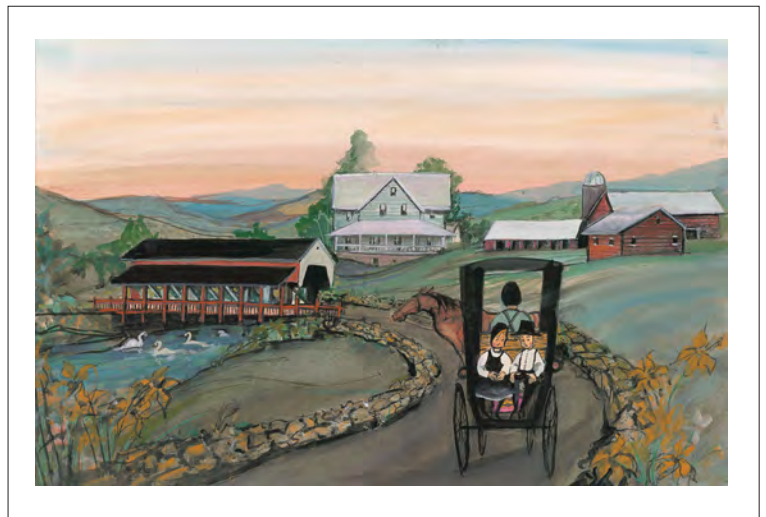

P Buckley Moss®

Autumn's Best of Cheer

VALLEY VIEW
Giclée on Paper-New
IS: 14 x 9-3/4 ins.
Fall Barn Show Print, Available October 12th.

\$115

“Life starts all over again when it gets crisp in the fall”
~The Great Gatsby, F, Scott Fitzgerald

COUNTRY CHATTER I \$50
Giclée on Paper-New
IS: 7-7/8 x 4 ins.

COUNTRY CHATTER II \$50
Giclée on Paper-New
IS: 7-7/8 x 4 ins.

SHARED SONG \$60
Giclée on Paper-New
IS: 7-7/8 x 5-7/8 ins.

SUMMER ON THE NEW RIVER \$125
Giclée on Paper-New
IS: 15-1/4 x 9-7/8 ins.

ROLLING HILLS HOMESTEAD \$50
Giclée on Paper-New
IS: 4 x 7-11/16 ins.

PEACE BRIDGE \$75
Giclée on Paper-New
IS: 7-1/16 x 11 ins.

AUTUMN WEDDING \$55
Giclée on Paper
IS: 7 x 4-13/16 ins.

PIGLET IN PINK \$45
Giclée on Paper-New
IS: 3-7/8 x 6-1/8 ins.

DAYDREAMING \$40
Giclée on Paper-New
IS: 4-15/16 x 3-15/16 ins.

OL' SALTY \$65
Giclée on Paper-New
IS: 7-1/4 x 7-3/4 ins.

TO HARNESS THE WIND \$70
Giclée on Paper-New
IS: 8-3/16 x 8-1/2 ins.

OUR BLACK BARN \$100
Giclée on Paper-New
IS: 6-3/4 x 17-7/16 ins.
Canada Goose Gallery Show Print, October 24th. Available everywhere October 26th.