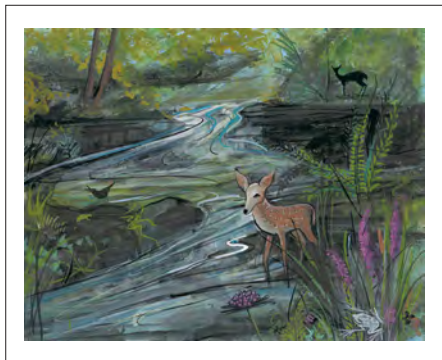

2021 P. Buckley Moss Society Membership Benefits

www.mossociety.org

COOL MOUNTAIN STREAM
Adult Members' Only Giclée
Available to Adult Society Members
for $80