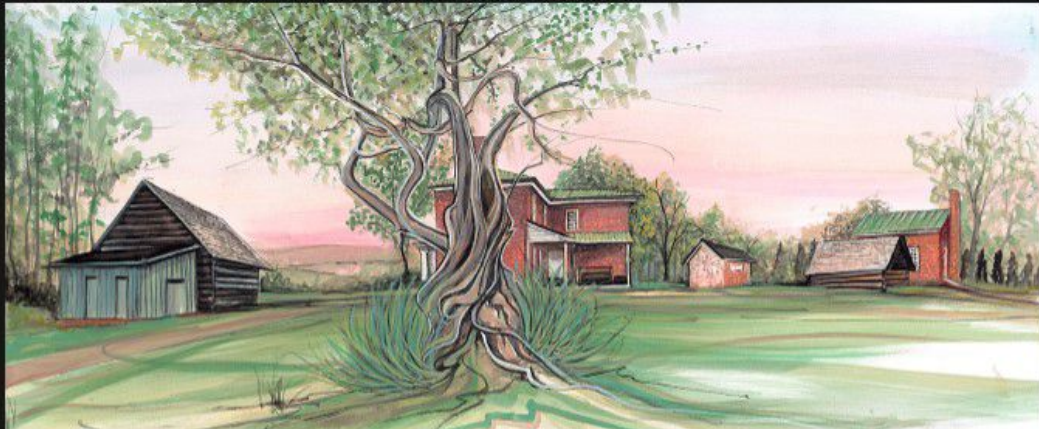

P Buckley Moss

New Releases

The Catalpa at Reynods Homestead

Giclée on paper

IS: 7-15/16 x 19 ins. \$125

IS: 12-5/8 x 30-1/4 ins. \$315

*“In summer, the song sings itself.”
William Carlos Williams*

Pat's Flower Garden

Simple Beauty
Giclée on Paper
IS: 11 x 2-5/16 ins. \$50

Yellow Lily
Giclée on Paper
IS: 11 x 6-5/8 ins. \$60

The Coneflower
Giclée on Paper
IS: 11 x 5 ins. \$60

Offshore Staff Pick
Giclée on Paper
IS: 3-3/16 x 5-1/4 ins. \$55

Fanciful Frog
Giclée on Paper
IS: 4-5/8 x 6 ins. \$55

Summer's Calling Release July 14-16 Waynesboro, VA
Giclée on Paper
IS: 8-7/16 x 10-13/16 ins. \$80

Strike Up the Band (Artist Proof)
Giclée on Paper
IS: 9-1/16 x 11-11/64 ins. \$225