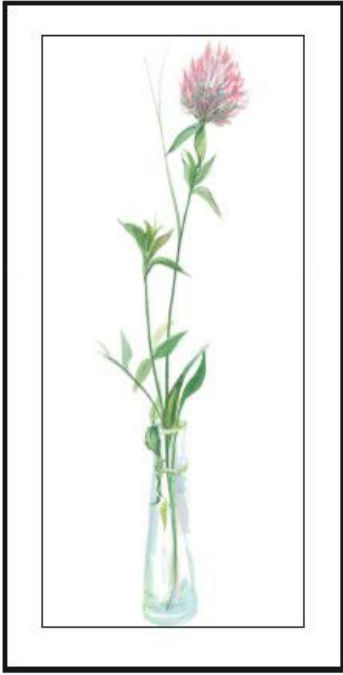

P Buckley Moss

New Releases

The Catalpa at Reynods Homestead

Giclée on paper

IS: 7-15/16 x 19 ins. \$125

IS: 12-5/8 x 30-1/4 ins. \$315

*“In summer, the song sings itself.”
William Carlos Williams*

Pat's Flower Garden

Simple Beauty
Giclée on Paper
IS: 11 x 2-5/16 ins. \$50

Yellow Lily
Giclée on Paper
IS: 11 x 6-5/8 ins. \$60

The Coneflower
Giclée on Paper
IS: 11 x 5 ins. \$60

Offshore Staff Pick
Giclée on Paper
IS: 3-3/16 x 5-1/4 ins. \$55

Fanciful Frog
Giclée on Paper
IS: 4-5/8 x 6 ins. \$55

Summer's Calling Release July 14-16 Waynesboro, VA
Giclée on Paper
IS: 8-7/16 x 10-13/16 ins. \$80

Strike Up the Band (Artist Proof)
Giclée on Paper
IS: 9-1/16 x 11-11/64 ins. \$225