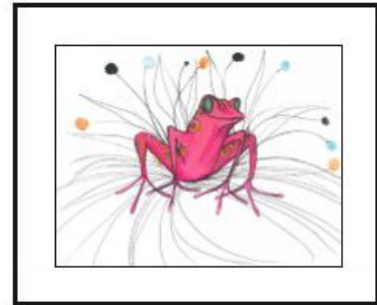

P Buckley Moss

New Releases

The Catalpa at Reynods Homestead

Giclée on paper

IS: 7-15/16 x 19 ins. \$125

IS: 12-5/8 x 30-1/4 ins. \$315

*“In summer, the song sings itself.”
William Carlos Williams*

Pat's Flower Garden

Simple Beauty
Giclée on Paper
IS: 11 x 2-5/16 ins. \$50

Yellow Lily
Giclée on Paper
IS: 11 x 6-5/8 ins. \$60

The Coneflower
Giclée on Paper
IS: 11 x 5 ins. \$60

Offshore Staff Pick
Giclée on Paper
IS: 3-3/16 x 5-1/4 ins. \$55

Fanciful Frog
Giclée on Paper
IS: 4-5/8 x 6 ins. \$55

Summer's Calling Release July 14-16 Waynesboro, VA
Giclée on Paper
IS: 8-7/16 x 10-13/16 ins. \$80

Strike Up the Band (Artist Proof)
Giclée on Paper
IS: 9-1/16 x 11-11/64 ins. \$225