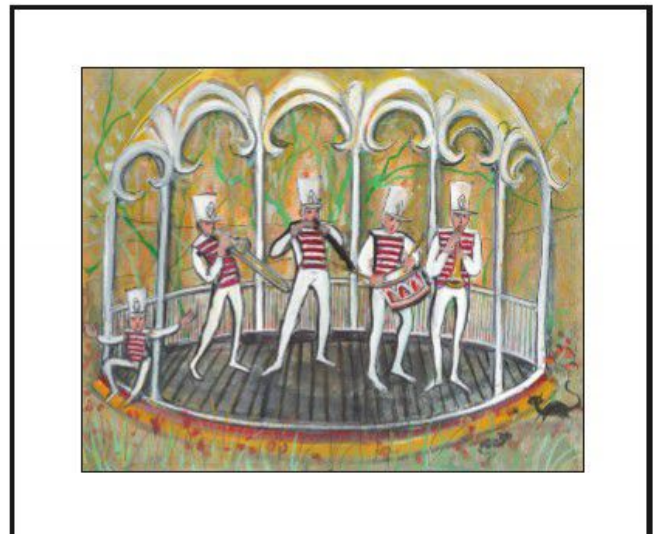

P Buckley Moss

New Releases

The Catalpa at Reynods Homestead

Giclée on paper

IS: 7-15/16 x 19 ins. \$125

IS: 12-5/8 x 30-1/4 ins. \$315

*“In summer, the song sings itself.”
William Carlos Williams*

Pat's Flower Garden

Simple Beauty
Giclée on Paper
IS: 11 x 2-5/16 ins. \$50

Yellow Lily
Giclée on Paper
IS: 11 x 6-5/8 ins. \$60

The Coneflower
Giclée on Paper
IS: 11 x 5 ins. \$60

Offshore Staff Pick
Giclée on Paper
IS: 3-3/16 x 5-1/4 ins. \$55

Fanciful Frog
Giclée on Paper
IS: 4-5/8 x 6 ins. \$55

Summer's Calling Release July 14-16 Waynesboro, VA
Giclée on Paper
IS: 8-7/16 x 10-13/16 ins. \$80

Strike Up the Band (Artist Proof)
Giclée on Paper
IS: 9-1/16 x 11-11/64 ins. \$225