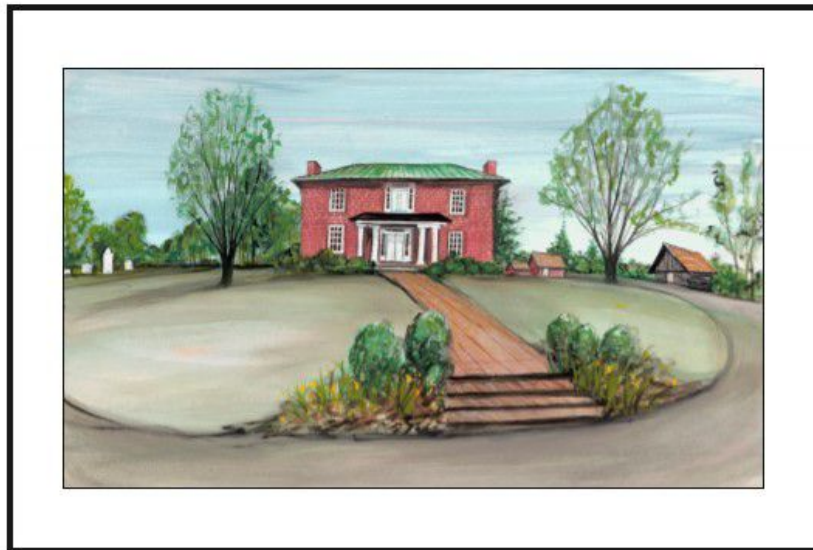

Reynolds Homestead
Giclée on Paper
IS: 8-1/4 x 13-3/4 ins. $95