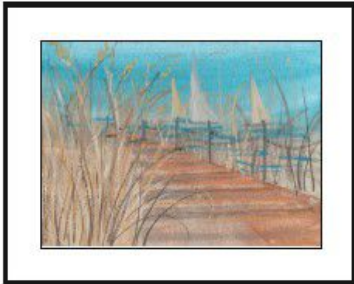

P Buckley Moss

New Releases

The Catalpa at Reynods Homestead

Giclée on paper

IS: 7-15/16 x 19 ins. \$125

IS: 12-5/8 x 30-1/4 ins. \$315

*“In summer, the song sings itself.”
William Carlos Williams*

Pat's Flower Garden

Simple Beauty
Giclée on Paper
IS: 11 x 2-5/16 ins. \$50

Yellow Lily
Giclée on Paper
IS: 11 x 6-5/8 ins. \$60

The Coneflower
Giclée on Paper
IS: 11 x 5 ins. \$60

Offshore Staff Pick
Giclée on Paper
IS: 3-3/16 x 5-1/4 ins. \$55

Fanciful Frog
Giclée on Paper
IS: 4-5/8 x 6 ins. \$55

Summer's Calling Release July 14-16 Waynesboro, VA
Giclée on Paper
IS: 8-7/16 x 10-13/16 ins. \$80

Strike Up the Band (Artist Proof)
Giclée on Paper
IS: 9-1/16 x 11-11/64 ins. \$225