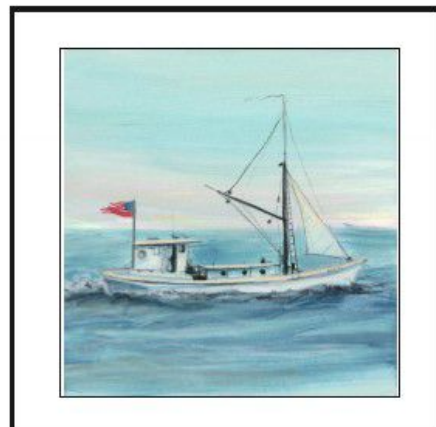

Workhorse of the Bay
Giclée on paper
IS: 7-1/2 x 7-1/4 ins. $60