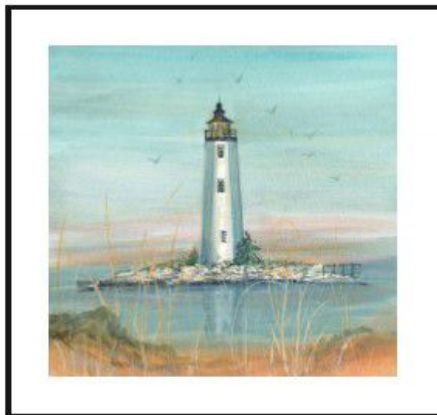

The Light Shines On
Giclée on paper
IS: 6-7/8 x 7-1/4 ins. $60