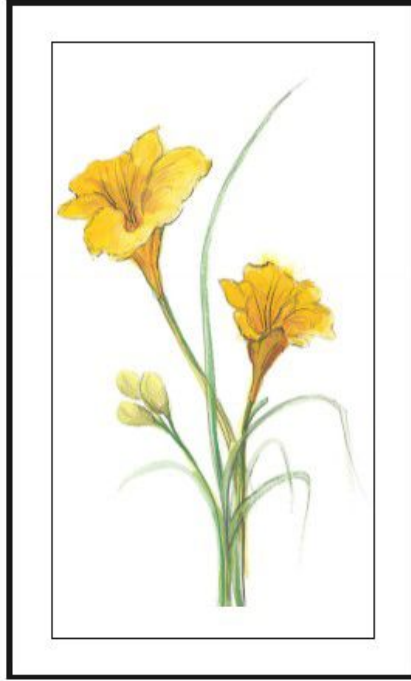

P Buckley Moss

New Releases

The Catalpa at Reynods Homestead

Giclée on paper

IS: 7-15/16 x 19 ins. \$125

IS: 12-5/8 x 30-1/4 ins. \$315

*“In summer, the song sings itself.”
William Carlos Williams*

Pat's Flower Garden

Simple Beauty
Giclée on Paper
IS: 11 x 2-5/16 ins. \$50

Yellow Lily
Giclée on Paper
IS: 11 x 6-5/8 ins. \$60

The Coneflower
Giclée on Paper
IS: 11 x 5 ins. \$60

Offshore Staff Pick
Giclée on Paper
IS: 3-3/16 x 5-1/4 ins. \$55

Fanciful Frog
Giclée on Paper
IS: 4-5/8 x 6 ins. \$55

Summer's Calling Release July 14-16 Waynesboro, VA
Giclée on Paper
IS: 8-7/16 x 10-13/16 ins. \$80

Strike Up the Band (Artist Proof)
Giclée on Paper
IS: 9-1/16 x 11-11/64 ins. \$225