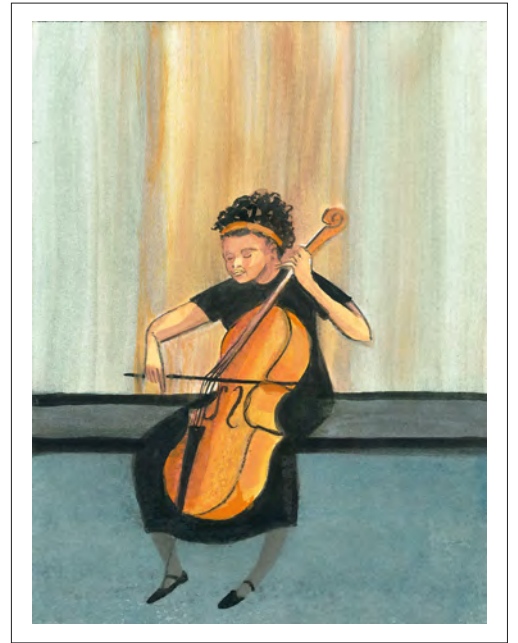

\$60

Life holds special magic for those who dare to dream.

THE MAGNIFICENT SCHNOODLE
\$50
Giclée on Paper-New
IS: 7-1/2 x 4-1/4 ins

CLOWNING AROUND \$55
Offset Lithograph
IS: 9-1/2 x 6-1/2 ins

LITTLE SURGEON \$40
Giclée on Paper-New
IS: 5-7/16 x 1-3/16 ins

MY DENTIST \$65
Giclée on Paper-New
IS: 7 x 7-15/16 ins.

EVENING SERENITY \$55
Giclée on Paper-New
IS: 5 x 7-5/8 ins

JAMESTOWN, VIRGINIA 1607-2007 \$185
Offset Lithograph
IS: 14-7/8 x 23-1/8 ins

SUNSET SAIL \$150
Giclée on Canvas
IS: 8 x 8 ins

I'M HERE FOR YOU \$55
Giclée on Paper-New
IS: 6-15/16 x 5-1/4 ins

FLOWER SONG \$50
Giclée on Paper-New
IS: 7-11/16 x 3-3/4 ins

CELLO SONG \$70
Giclée on Paper-New
IS: 9-5/8 x 7-1/4 ins

JULY CELEBRATION \$40
Giclée on Paper-New
IS: 3-7/8 x 4-1/8 ins

STRENGTH AND COURAGE \$80
Giclée on Paper-New
IS: 5-15/16 x 15-1/4 ins

WISTFUL MELODY \$55
Giclée on Paper-New
IS: 5-1/2 x 6-3/4 ins

MORNING SUNSHINE \$80
Giclée on Paper-New
IS: 8 x 11 ins

WIN, PLACE, SHOW \$80
Giclée on Paper
IS: 6-13/16 x 9-3/16 ins