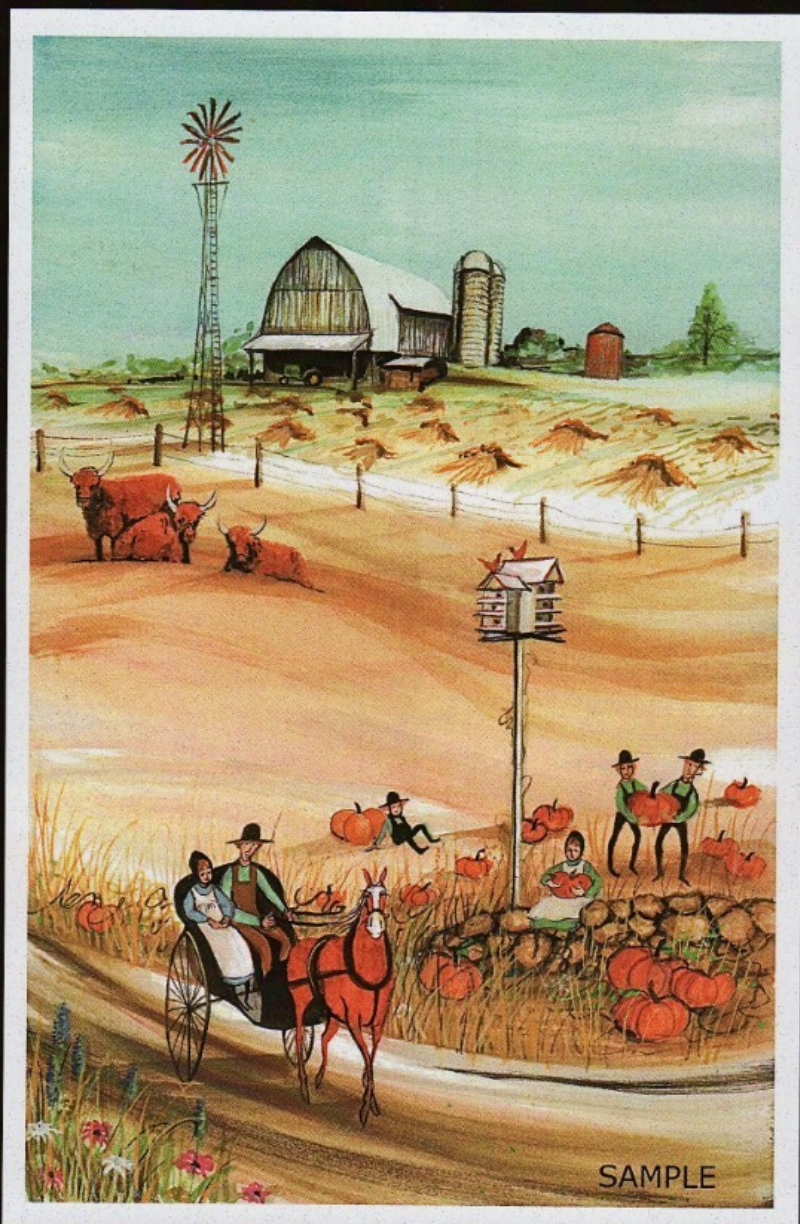

p Buckley Moss[®]

Passages

A SIMPLE LIFE
Giclée on Paper-New
IS: 15-1/8 x 9-3/4 ins.
Release date: October 7

\$125

*Everyone must take time to sit and watch the leaves turn.
~Elizabeth Lawrence*

TWILIGHT ON THE RIVERBANK
Giclée on Paper-New
IS: 8 x 12-7/16 ins.

\$85

FLORAL WHIMSEY
Giclée on Paper-New
IS: 6 x 8-3/8 ins.

\$60

GRACEFUL AUTUMN RIDE
Giclée on Paper
IS: 8-3/4 x 11-3/4 ins.

\$90

FALL COMES TO NATURAL BRIDGE \$70
Giclée on Paper-New
IS: 10-1/8 x 7 ins.

FIRE AND ICE
Giclée on Paper and Canvas
IS: 14-7/8 x 19-13/16 ins.
Paper version: \$225. Canvas version: \$400

SHARING GRANDPA'S CARRIAGE
Giclée on Paper-New
IS: 7-5/8 x 7 ins.

\$65

AUTUMN SPIRIT
Giclée on Paper-New
IS: 5 x 6-3/16 ins.

\$50

EVER VIGILANT
Giclée on Paper
IS: 11-3/4 x 11 ins.

\$100

OLD RIVER BRIDGE
Giclée on Paper
IS: 9-3/4 x 14-1/8 ins.