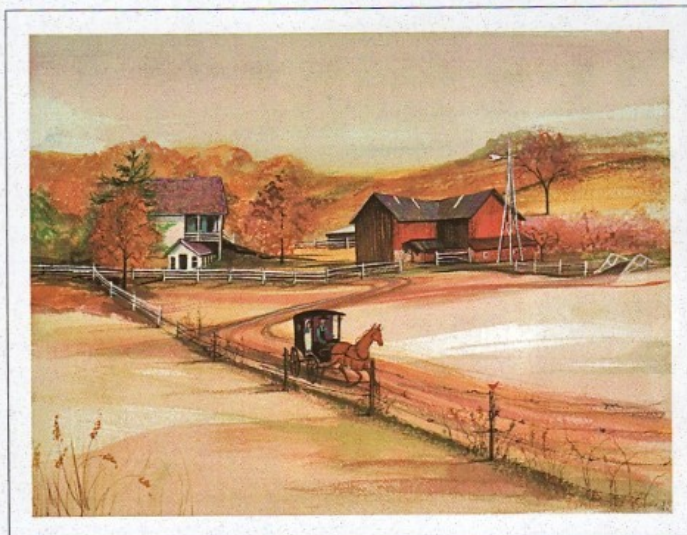

p Buckley Moss[®]

Passages

A SIMPLE LIFE
Giclée on Paper-New
IS: 15-1/8 x 9-3/4 ins.
Release date: October 7

\$125

*Everyone must take time to sit and watch the leaves turn.
~Elizabeth Lawrence*

TWILIGHT ON THE RIVERBANK
Giclée on Paper-New
IS: 8 x 12-7/16 ins.

\$85

FLORAL WHIMSEY
Giclée on Paper-New
IS: 6 x 8-3/8 ins.

\$60

GRACEFUL AUTUMN RIDE
Giclée on Paper
IS: 8-3/4 x 11-3/4 ins.

\$90

FALL COMES TO NATURAL BRIDGE \$70
Giclée on Paper-New
IS: 10-1/8 x 7 ins.

FIRE AND ICE
Giclée on Paper and Canvas
IS: 14-7/8 x 19-13/16 ins.
Paper version: \$225. Canvas version: \$400

SHARING GRANDPA'S CARRIAGE
Giclée on Paper-New
IS: 7-5/8 x 7 ins.

\$65

AUTUMN SPIRIT
Giclée on Paper-New
IS: 5 x 6-3/16 ins.

\$50

EVER VIGILANT
Giclée on Paper
IS: 11-3/4 x 11 ins.

\$100

OLD RIVER BRIDGE
Giclée on Paper
IS: 9-3/4 x 14-1/8 ins.