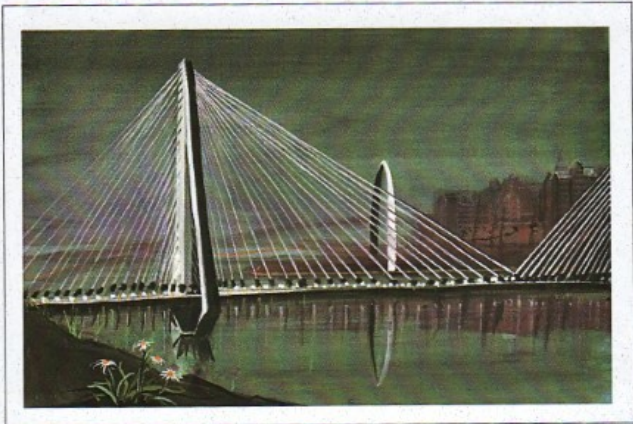

p Buckley Moss[®]

Passages

A SIMPLE LIFE
Giclée on Paper-New
IS: 15-1/8 x 9-3/4 ins.
Release date: October 7

\$125

*Everyone must take time to sit and watch the leaves turn.
~Elizabeth Lawrence*

TWILIGHT ON THE RIVERBANK
Giclée on Paper-New
IS: 8 x 12-7/16 ins.