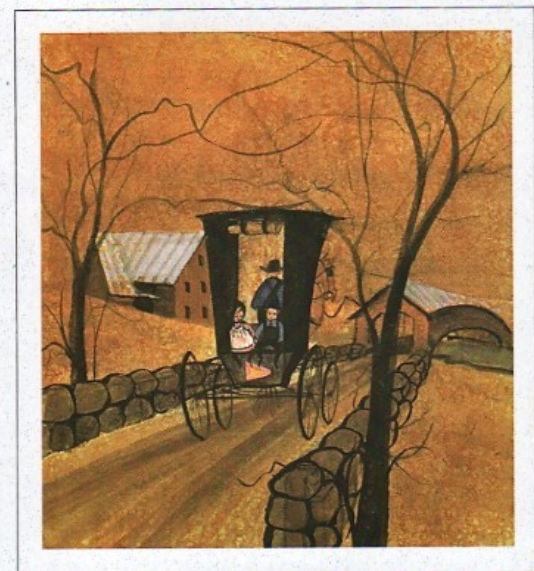

\$85

FLORAL WHIMSEY
Giclée on Paper-New
IS: 6 x 8-3/8 ins.

\$60

GRACEFUL AUTUMN RIDE
Giclée on Paper
IS: 8-3/4 x 11-3/4 ins.

\$90

FALL COMES TO NATURAL BRIDGE \$70
Giclée on Paper-New
IS: 10-1/8 x 7 ins.

FIRE AND ICE
Giclée on Paper and Canvas
IS: 14-7/8 x 19-13/16 ins.
Paper version: \$225. Canvas version: \$400

SHARING GRANDPA'S CARRIAGE
Giclée on Paper-New
IS: 7-5/8 x 7 ins.

\$65

AUTUMN SPIRIT
Giclée on Paper-New
IS: 5 x 6-3/16 ins.

\$50

EVER VIGILANT
Giclée on Paper
IS: 11-3/4 x 11 ins.

\$100

OLD RIVER BRIDGE
Giclée on Paper
IS: 9-3/4 x 14-1/8 ins.