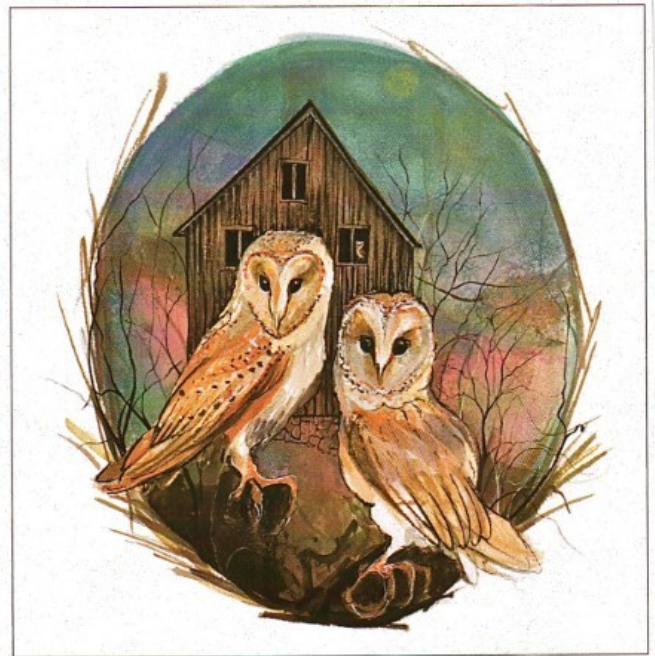

\$85

FLORAL WHIMSEY
Giclée on Paper-New
IS: 6 x 8-3/8 ins.

\$60

GRACEFUL AUTUMN RIDE
Giclée on Paper
IS: 8-3/4 x 11-3/4 ins.

\$90

FALL COMES TO NATURAL BRIDGE \$70
Giclée on Paper-New
IS: 10-1/8 x 7 ins.

FIRE AND ICE
Giclée on Paper and Canvas
IS: 14-7/8 x 19-13/16 ins.
Paper version: \$225. Canvas version: \$400

SHARING GRANDPA'S CARRIAGE
Giclée on Paper-New
IS: 7-5/8 x 7 ins.

\$65

AUTUMN SPIRIT
Giclée on Paper-New
IS: 5 x 6-3/16 ins.

\$50

EVER VIGILANT
Giclée on Paper
IS: 11-3/4 x 11 ins.

\$100

OLD RIVER BRIDGE
Giclée on Paper
IS: 9-3/4 x 14-1/8 ins.