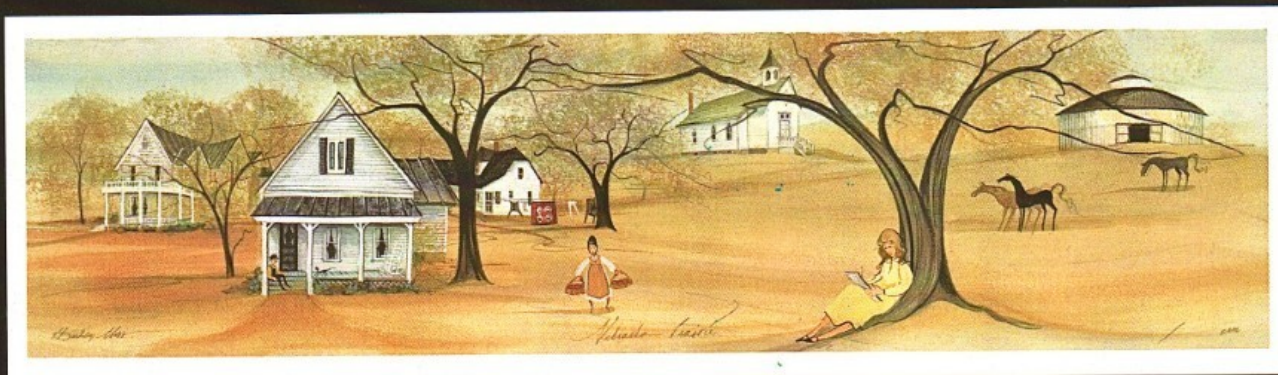

SHARING GRANDPA'S CARRIAGE
Giclée on Paper-New
IS: 7-5/8 x 7 ins.

\$65

AUTUMN SPIRIT
Giclée on Paper-New
IS: 5 x 6-3/16 ins.

\$50

EVER VIGILANT
Giclée on Paper
IS: 11-3/4 x 11 ins.

\$100

OLD RIVER BRIDGE
Giclée on Paper
IS: 9-3/4 x 14-1/8 ins.

\$100

FUN IN THE PUMPKIN PATCH
Giclée on Paper
IS: 8-1/4 x 14-1/4 ins.

\$95

THE HARVEST BARN
Giclée on Paper
IS: 15 x 9 ins.

\$115

TWILIGHT REFLECTIONS \$70
Giclée on Paper-New
IS: 8-1/2 x 8-1/2 ins.

CLAUDIUS CROZET BLUE RIDGE TUNNEL \$120
Giclée on Paper-New
IS: 9-1/2 x 14-13/16 ins.
Release date: October 14

AUTUMN AFTERNOON \$95
Giclée on Paper-New
IS: 9-1/4 x 12-3/8 ins.

THE ART AND SOUL OF COLUMBUS \$95
Giclée on Paper
IS: 8 x 13-3/4 ins.

NEBRASKA PRAIRIE \$175
Offset Lithograph
IS: 8-5/8 x 33-5/8 ins.

NUMBER 5, 2019
The Art Loft Gallery, Ltd.
www.artloftgallery.com
(618) 344-1212