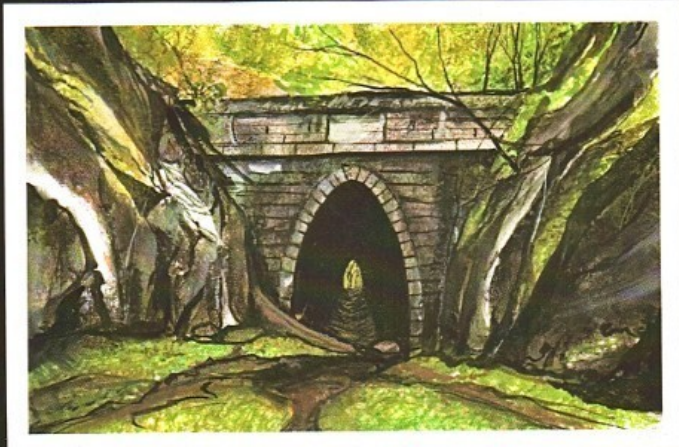

SHARING GRANDPA'S CARRIAGE
Giclée on Paper-New
IS: 7-5/8 x 7 ins.

\$65

AUTUMN SPIRIT
Giclée on Paper-New
IS: 5 x 6-3/16 ins.

\$50

EVER VIGILANT
Giclée on Paper
IS: 11-3/4 x 11 ins.

\$100

OLD RIVER BRIDGE
Giclée on Paper
IS: 9-3/4 x 14-1/8 ins.

\$100

FUN IN THE PUMPKIN PATCH
Giclée on Paper
IS: 8-1/4 x 14-1/4 ins.

\$95

THE HARVEST BARN
Giclée on Paper
IS: 15 x 9 ins.

\$115

TWILIGHT REFLECTIONS \$70
Giclée on Paper-New
IS: 8-1/2 x 8-1/2 ins.

CLAUDIUS CROZET BLUE RIDGE TUNNEL \$120
Giclée on Paper-New
IS: 9-1/2 x 14-13/16 ins.
Release date: October 14

AUTUMN AFTERNOON \$95
Giclée on Paper-New
IS: 9-1/4 x 12-3/8 ins.

THE ART AND SOUL OF COLUMBUS \$95
Giclée on Paper
IS: 8 x 13-3/4 ins.

NEBRASKA PRAIRIE \$175
Offset Lithograph
IS: 8-5/8 x 33-5/8 ins.

NUMBER 5, 2019
The Art Loft Gallery, Ltd.
www.artloftgallery.com
(618) 344-1212