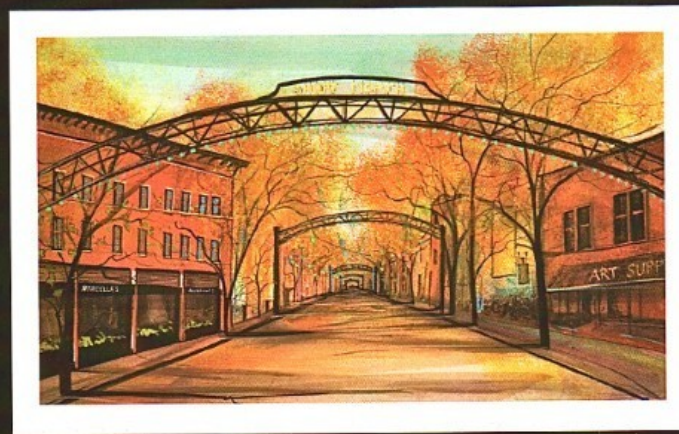

SHARING GRANDPA'S CARRIAGE
Giclée on Paper-New
IS: 7-5/8 x 7 ins.

\$65

AUTUMN SPIRIT
Giclée on Paper-New
IS: 5 x 6-3/16 ins.

\$50

EVER VIGILANT
Giclée on Paper
IS: 11-3/4 x 11 ins.

\$100

OLD RIVER BRIDGE
Giclée on Paper
IS: 9-3/4 x 14-1/8 ins.

\$100

FUN IN THE PUMPKIN PATCH
Giclée on Paper
IS: 8-1/4 x 14-1/4 ins.

\$95

THE HARVEST BARN
Giclée on Paper
IS: 15 x 9 ins.

\$115

TWILIGHT REFLECTIONS \$70
Giclée on Paper-New
IS: 8-1/2 x 8-1/2 ins.

CLAUDIUS CROZET BLUE RIDGE TUNNEL \$120
Giclée on Paper-New
IS: 9-1/2 x 14-13/16 ins.
Release date: October 14

AUTUMN AFTERNOON \$95
Giclée on Paper-New
IS: 9-1/4 x 12-3/8 ins.

THE ART AND SOUL OF COLUMBUS \$95
Giclée on Paper
IS: 8 x 13-3/4 ins.

NEBRASKA PRAIRIE \$175
Offset Lithograph
IS: 8-5/8 x 33-5/8 ins.

NUMBER 5, 2019
The Art Loft Gallery, Ltd.
www.artloftgallery.com
(618) 344-1212