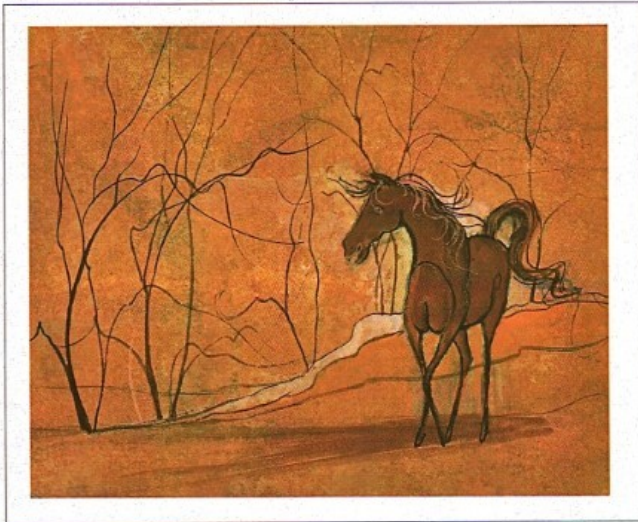

\$85

FLORAL WHIMSEY
Giclée on Paper-New
IS: 6 x 8-3/8 ins.

\$60

GRACEFUL AUTUMN RIDE
Giclée on Paper
IS: 8-3/4 x 11-3/4 ins.

\$90

FALL COMES TO NATURAL BRIDGE \$70
Giclée on Paper-New
IS: 10-1/8 x 7 ins.

FIRE AND ICE
Giclée on Paper and Canvas
IS: 14-7/8 x 19-13/16 ins.
Paper version: \$225. Canvas version: \$400

SHARING GRANDPA'S CARRIAGE
Giclée on Paper-New
IS: 7-5/8 x 7 ins.

\$65

AUTUMN SPIRIT
Giclée on Paper-New
IS: 5 x 6-3/16 ins.

\$50

EVER VIGILANT
Giclée on Paper
IS: 11-3/4 x 11 ins.

\$100

OLD RIVER BRIDGE
Giclée on Paper
IS: 9-3/4 x 14-1/8 ins.