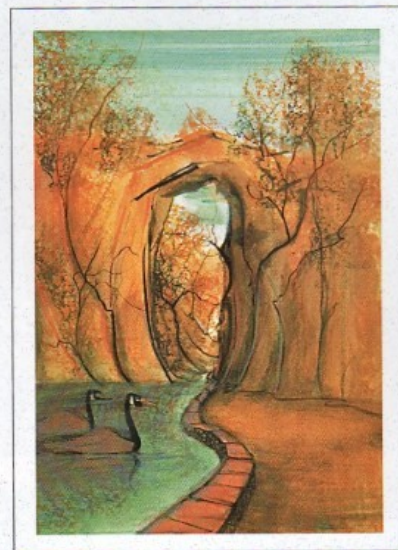

p Buckley Moss[®]

Passages

A SIMPLE LIFE
Giclée on Paper-New
IS: 15-1/8 x 9-3/4 ins.
Release date: October 7

\$125

*Everyone must take time to sit and watch the leaves turn.
~Elizabeth Lawrence*

TWILIGHT ON THE RIVERBANK
Giclée on Paper-New
IS: 8 x 12-7/16 ins.

\$85

FLORAL WHIMSEY
Giclée on Paper-New
IS: 6 x 8-3/8 ins.

\$60

GRACEFUL AUTUMN RIDE
Giclée on Paper
IS: 8-3/4 x 11-3/4 ins.

\$90

FALL COMES TO NATURAL BRIDGE \$70
Giclée on Paper-New
IS: 10-1/8 x 7 ins.

FIRE AND ICE
Giclée on Paper and Canvas
IS: 14-7/8 x 19-13/16 ins.
Paper version: \$225. Canvas version: \$400

SHARING GRANDPA'S CARRIAGE
Giclée on Paper-New
IS: 7-5/8 x 7 ins.

\$65

AUTUMN SPIRIT
Giclée on Paper-New
IS: 5 x 6-3/16 ins.

\$50

EVER VIGILANT
Giclée on Paper
IS: 11-3/4 x 11 ins.

\$100

OLD RIVER BRIDGE
Giclée on Paper
IS: 9-3/4 x 14-1/8 ins.