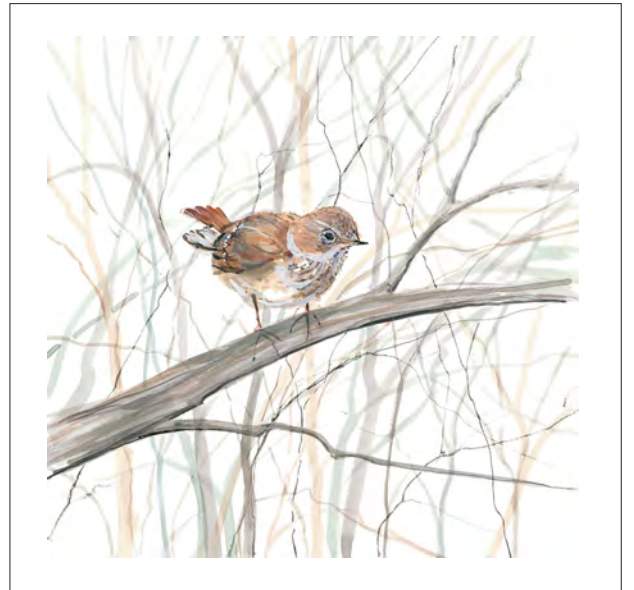

P Buckley Moss®

Sharing Laughter and Love

POPLAR GROVE TIDE MILL
Giclée on Paper-New
IS: 9-3/4 x 15 ins.

\$125

“There is nothing in the world so irresistibly contagious as laughter and good humor.”

~A Christmas Carol, Charles Dickens

SUMMER SPLASH
Offset Lithograph
IS: 8 x 10-7/8 ins.

\$80

CURIOUS VISITOR
Giclée on Paper-New
IS: 9-1/4 x 9-7/16 ins.

\$80

PET WORKS
Giclée on Paper
IS: 8 x 11-7/16 ins

\$80

UH OH!
Giclée on Paper-New
IS: 8 x 6-1/4 ins.

\$60

FAMILY TRADITIONS
Giclée on Paper
IS: 8-5/8 x 17-3/4 ins.

\$125

THE RED PAIL
Giclée on Paper-New
IS: 7 x 8 ins.

\$65

OLD FRIEND

Giclée on Paper

IS: 5-7/8 x 5-3/4 ins.