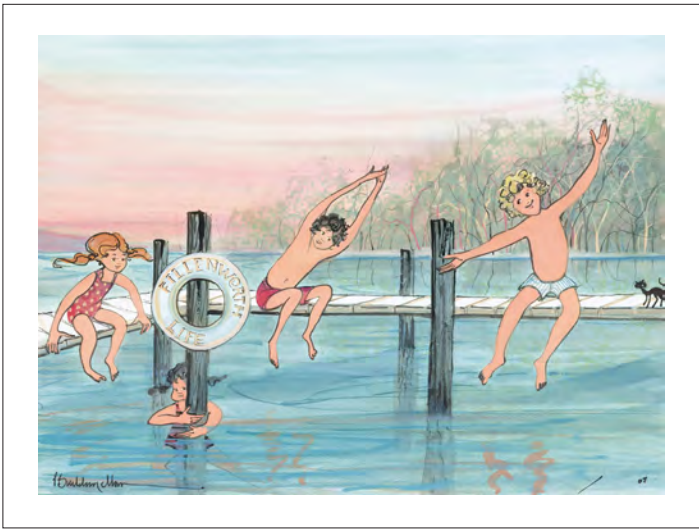

P Buckley Moss®

Sharing Laughter and Love

POPLAR GROVE TIDE MILL
Giclée on Paper-New
IS: 9-3/4 x 15 ins.

\$125

“There is nothing in the world so irresistibly contagious as laughter and good humor.”

~A Christmas Carol, Charles Dickens

SUMMER SPLASH
Offset Lithograph
IS: 8 x 10-7/8 ins.

\$80

CURIOUS VISITOR
Giclée on Paper-New
IS: 9-1/4 x 9-7/16 ins.

\$80

PET WORKS
Giclée on Paper
IS: 8 x 11-7/16 ins

\$80

UH OH!
Giclée on Paper-New
IS: 8 x 6-1/4 ins.