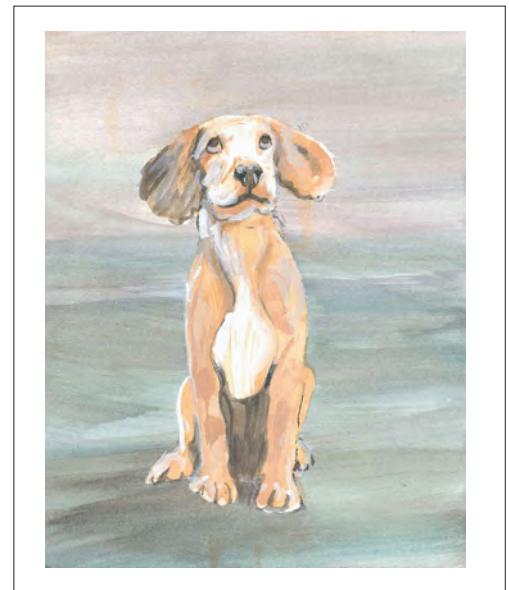

P Buckley Moss®

Sharing Laughter and Love

POPLAR GROVE TIDE MILL
Giclée on Paper-New
IS: 9-3/4 x 15 ins.

\$125

“There is nothing in the world so irresistibly contagious as laughter and good humor.”

~A Christmas Carol, Charles Dickens

SUMMER SPLASH
Offset Lithograph
IS: 8 x 10-7/8 ins.

\$80

CURIOUS VISITOR
Giclée on Paper-New
IS: 9-1/4 x 9-7/16 ins.

\$80

PET WORKS
Giclée on Paper
IS: 8 x 11-7/16 ins

\$80

UH OH!
Giclée on Paper-New
IS: 8 x 6-1/4 ins.

\$60

FAMILY TRADITIONS
Giclée on Paper
IS: 8-5/8 x 17-3/4 ins.

\$125

THE RED PAIL
Giclée on Paper-New
IS: 7 x 8 ins.

\$65

OLD FRIEND

Giclée on Paper

IS: 5-7/8 x 5-3/4 ins.